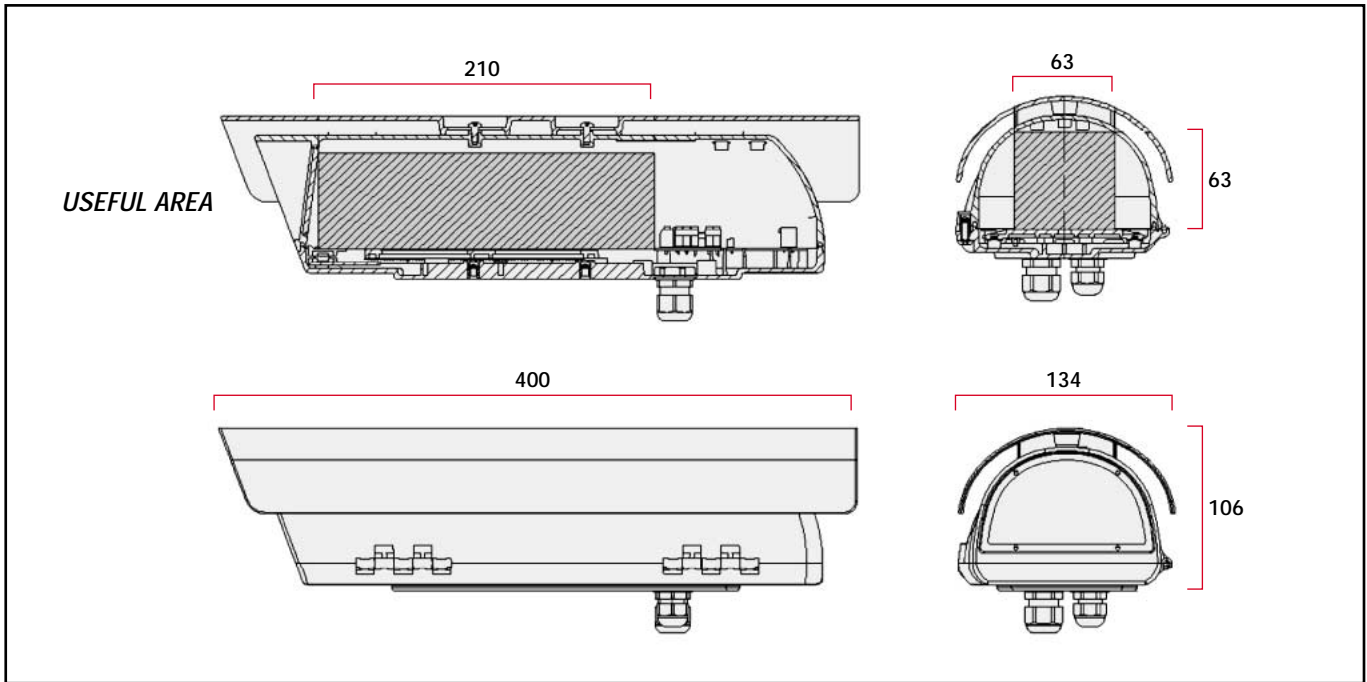

CAISSON ETANCHE VERSO

VERSO COMPACT + WBJ

VERSO COMPACT + WBOV

- Indoor/outdoor
- Entirely made of technopolymer
- Side opening, easy camera service
- Weatherproof standard IP66 (with cable glands).
- Different mounting options: standard bracket or cable management bracket or P&T

TECHNICAL DATA

GENERAL:

- Entirely made of technopolymer (polycarbonate)
- RAL 9002 Colour
- Supplied with: instruction manual, accessories for camera/lens installation

MECHANICAL:

- 2 removable cable glands: 1 x P9 and 1 x PG11
- Internal useful dimensions (BxH): 63x63 mm (2.5x2.5 in)
- Useful Length: 210 mm (8.3 in)
Housing with accessories (camera power supply, heater kit, etc.)
- Polycarbonate window (BxH): 98x55 mm (3.9x2.2 in)