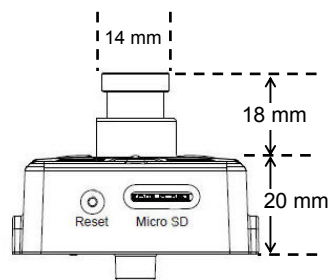

Mini Caméra IP Full HD HDi-47

iP

Full HD
1920x1080

POE
Power Over Ethernet

- Capteur Sony 1/3" 2,1 Megapixels
- Résolution Full HD 1920 x 1080 @ 30 i/s
- Commutation Jour/Nuit digitale
- Stockeur µSD intégré (32 Go maxi)
- Microphone avec audio full duplex
- Double flux H.264 / MJPEG
- Alimentation 12VDC ou POE
- Objectif M12x0.5 interchangeable

ONVIF

Model	HDi-47
Image Device	2.1 Mega Pixel 1/3" SONY Progressive CMOS
Lens	f=3.7mm / F2.5 Board Lens
Day & Night	Digital Day & Night
AUDIO	
Audio compression	Internal Mic, G.711, G.726
VIDEO	
Resolution	1080p, 720p, D1, CIF
Frame Rate	H.264: 30fps(1080p) / MJPEG: 30fps(720p)
Video streaming	Multi Streaming VBR / CBR (Controllable Frame rate and Bandwidth)
Image Settings	Compression, Brightness, Contrast, Saturation, Hue, Sharpness, White balance, Exposure Control, Text and image overlay, Privacy masking, BLC, D-WDR, 3DNR
NETWORK	
Security	Multiple user access levels with password protection, HTTPS (SSL)
Supported Protocols	IPv4, HTTP, TCP, RTSP, RTP, UDP, IGMP, RTCP, SMTP, FTP, ICMP, DHCP, ARP, DNS, DDNS, HTTPS, UPnP
SYSTEM INTEGRATION	
API	Onvif 1.02
Intelligent Video	Open API for software integration, including API, SDK Video Motion Detection
Alarm Triggers	Intelligent video, Manual triggers, Network Fail, Reboot
Alarm Events	File upload via FTP, e-mail Notification via e-mail
GENERAL	
Processors/Memory	CPU : ARM 1136J-S / RAM : 128 MB, Flash : 256 MB
Power	PoE Class 3 (IEEE 802.3af) / DC12V 240mA
Interfaces	RJ-45 for Ethernet 10baseT/100baseTX with PoE 3.5mm Power Input: DC 12V / Connector for Service Video
Local storage	MicroSD/SDHC memory card slot SD or SDHC memory card support up to 32GB Recording video streams or JPEG images when event triggered Video streams or JPEG can be downloaded by internal web server
Operating Temperature	-20°C to +55°C
Dimensions (mm)	47(H) x 47(W)
Weight	Approx. 120 g
Accessories	Installation Guide, CD with installation and management tools, CMS software and User's guide