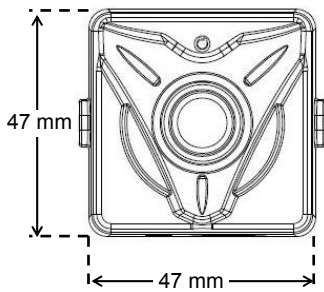

Mini Caméra IP Full HD HDi-47

iP

Full HD
1920x1080

POE
Power Over Ethernet

- Capteur Sony 1/3" 2,1 Megapixels
- Résolution Full HD 1920 x 1080 @ 30 i/s
- Commutation Jour/Nuit digitale
- Stockeur µSD intégré (32 Go maxi)
- Microphone avec audio full duplex
- Double flux H.264 / MJPEG
- Alimentation 12VDC ou POE
- Objectif M12x0.5 interchangeable

ONVIF

Model	HDi-47
Image Device	2.1 Mega Pixel 1/3" SONY Progressive CMOS
Lens	f=3.7mm / F2.5 Board Lens
Day & Night	Digital Day & Night
AUDIO	
Audio compression	Internal Mic, G.711, G.726
VIDEO	
Resolution	1080p, 720p, D1, CIF
Frame Rate	H.264: 30fps(1080p) / MJPEG: 30fps(720p)
Video streaming	Multi Streaming VBR / CBR (Controllable Frame rate and Bandwidth)
Image Settings	Compression, Brightness, Contrast, Saturation, Hue, Sharpness, White balance, Exposure Control, Text and image overlay, Privacy masking, BLC, D-WDR, 3DNR
NETWORK	
Security	Multiple user access levels with password protection, HTTPS (SSL)
Supported Protocols	IPv4, HTTP, TCP, RTSP, RTP, UDP, IGMP, RTCP, SMTP, FTP, ICMP, DHCP, ARP, DNS, DDNS, HTTPS, UPnP
SYSTEM INTEGRATION	
API	Onvif 1.02
Intelligent Video	Open API for software integration, including API, SDK Video Motion Detection
Alarm Triggers	Intelligent video, Manual triggers, Network Fail, Reboot
Alarm Events	File upload via FTP, e-mail Notification via e-mail
GENERAL	
Processors/Memory	CPU : ARM 1136J-S / RAM : 128 MB, Flash : 256 MB
Power	PoE Class 3 (IEEE 802.3af) / DC12V 240mA
Interfaces	RJ-45 for Ethernet 10baseT/100baseTX with PoE 3.5mm Power Input: DC 12V / Connector for Service Video
Local storage	MicroSD/SDHC memory card slot SD or SDHC memory card support up to 32GB Recording video streams or JPEG images when event triggered Video streams or JPEG can be downloaded by internal web server
Operating Temperature	-20°C to +55°C
Dimensions (mm)	47(H) x 47(W)
Weight	Approx. 120 g
Accessories	Installation Guide, CD with installation and management tools, CMS software and User's guide