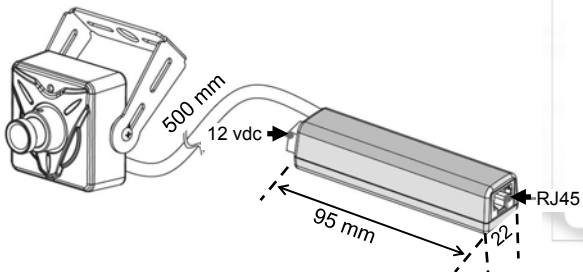

Mini Caméra IP Full HD HDi-47

iP

Full HD
1920x1080

POE
Power Over Ethernet

- Capteur Sony 1/3" 2,1 Megapixels
- Résolution Full HD 1920 x 1080 @ 30 i/s
- Commutation Jour/Nuit digitale
- Stockeur µSD intégré (32 Go maxi)
- Microphone avec audio full duplex
- Double flux H.264 / MJPEG
- Alimentation 12VDC ou POE
- Objectif M12x0.5 interchangeable

ONVIF

Model	HDi-47
Image Device	2.1 Mega Pixel 1/3" SONY Progressive CMOS
Lens	f=3.7mm / F2.5 Board Lens
Day & Night	Digital Day & Night
AUDIO	
Audio compression	Internal Mic, G.711, G.726
VIDEO	
Resolution	1080p, 720p, D1, CIF
Frame Rate	H.264: 30fps(1080p) / MJPEG: 30fps(720p)
Video streaming	Multi Streaming VBR / CBR (Controllable Frame rate and Bandwidth)
Image Settings	Compression, Brightness, Contrast, Saturation, Hue, Sharpness, White balance, Exposure Control, Text and image overlay, Privacy masking, BLC, D-WDR, 3DNR
NETWORK	
Security	Multiple user access levels with password protection, HTTPS (SSL)
Supported Protocols	IPv4, HTTP, TCP, RTSP, RTP, UDP, IGMP, RTCP, SMTP, FTP, ICMP, DHCP, ARP, DNS, DDNS, HTTPS, UPnP
SYSTEM INTEGRATION	
API	Onvif 1.02
Intelligent Video	Open API for software integration, including API, SDK Video Motion Detection
Alarm Triggers	Intelligent video, Manual triggers, Network Fail, Reboot
Alarm Events	File upload via FTP, e-mail Notification via e-mail
GENERAL	
Processors/Memory	CPU : ARM 1136J-S / RAM : 128 MB, Flash : 256 MB
Power	PoE Class 3 (IEEE 802.3af) / DC12V 240mA
Interfaces	RJ-45 for Ethernet 10baseT/100baseTX with PoE 3.5mm Power Input: DC 12V / Connector for Service Video
Local storage	MicroSD/SDHC memory card slot SD or SDHC memory card support up to 32GB Recording video streams or JPEG images when event triggered Video streams or JPEG can be downloaded by internal web server
Operating Temperature	-20°C to +55°C
Dimensions (mm)	47(H) x 47(W)
Weight	Approx. 120 g
Accessories	Installation Guide, CD with installation and management tools, CMS software and User's guide