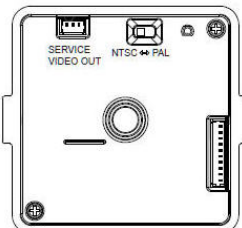

Mini Caméra IP Full HD HDi-47

iP

Full HD
1920x1080

POE
Power Over Ethernet

- Capteur Sony 1/3" 2,1 Megapixels
- Résolution Full HD 1920 x 1080 @ 30 i/s
- Commutation Jour/Nuit digitale
- Stockeur µSD intégré (32 Go maxi)
- Microphone avec audio full duplex
- Double flux H.264 / MJPEG
- Alimentation 12VDC ou POE
- Objectif M12x0.5 interchangeable

ONVIF

Model	HDi-47
Image Device	2.1 Mega Pixel 1/3" SONY Progressive CMOS
Lens	f=3.7mm / F2.5 Board Lens
Day & Night	Digital Day & Night
AUDIO	
Audio compression	Internal Mic, G.711, G.726
VIDEO	
Resolution	1080p, 720p, D1, CIF
Frame Rate	H.264: 30fps(1080p) / MJPEG: 30fps(720p)
Video streaming	Multi Streaming VBR / CBR (Controllable Frame rate and Bandwidth)
Image Settings	Compression, Brightness, Contrast, Saturation, Hue, Sharpness, White balance, Exposure Control, Text and image overlay, Privacy masking, BLC, D-WDR, 3DNR
NETWORK	
Security	Multiple user access levels with password protection, HTTPS (SSL)
Supported Protocols	IPv4, HTTP, TCP, RTSP, RTP, UDP, IGMP, RTCP, SMTP, FTP, ICMP, DHCP, ARP, DNS, DDNS, HTTPS, UPnP
SYSTEM INTEGRATION	
API	Onvif 1.02
Intelligent Video	Open API for software integration, including API, SDK Video Motion Detection
Alarm Triggers	Intelligent video, Manual triggers, Network Fail, Reboot
Alarm Events	File upload via FTP, e-mail Notification via e-mail
GENERAL	
Processors/Memory	CPU : ARM 1136J-S / RAM : 128 MB, Flash : 256 MB
Power	PoE Class 3 (IEEE 802.3af) / DC12V 240mA
Interfaces	RJ-45 for Ethernet 10baseT/100baseTX with PoE 3.5mm Power Input: DC 12V / Connector for Service Video
Local storage	MicroSD/SDHC memory card slot SD or SDHC memory card support up to 32GB Recording video streams or JPEG images when event triggered Video streams or JPEG can be downloaded by internal web server
Operating Temperature	-20°C to +55°C
Dimensions (mm)	47(H) x 47(W)
Weight	Approx. 120 g
Accessories	Installation Guide, CD with installation and management tools, CMS software and User's guide