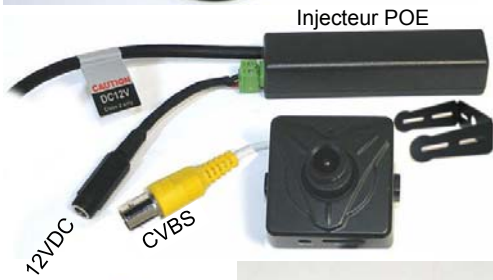

Mini Caméra IP Full HD HDi-47

iP

Full HD
1920x1080

POE
Power Over Ethernet

- Capteur Sony 1/3" 2,1 Megapixels
- Résolution Full HD 1920 x 1080 @ 30 i/s
- Commutation Jour/Nuit digitale
- Stockeur µSD intégré (32 Go maxi)
- Microphone avec audio full duplex
- Double flux H.264 / MJPEG
- Alimentation 12VDC ou POE
- Objectif M12x0.5 interchangeable

ONVIF

Model	HDi-47
Image Device	2.1 Mega Pixel 1/3" SONY Progressive CMOS
Lens	f=3.7mm / F2.5 Board Lens
Day & Night	Digital Day & Night
AUDIO	
Audio compression	Internal Mic, G.711, G.726
VIDEO	
Resolution	1080p, 720p, D1, CIF
Frame Rate	H.264: 30fps(1080p) / MJPEG: 30fps(720p)
Video streaming	Multi Streaming VBR / CBR (Controllable Frame rate and Bandwidth)
Image Settings	Compression, Brightness, Contrast, Saturation, Hue, Sharpness, White balance, Exposure Control, Text and image overlay, Privacy masking, BLC, D-WDR, 3DNR
NETWORK	
Security	Multiple user access levels with password protection, HTTPS (SSL)
Supported Protocols	IPv4, HTTP, TCP, RTSP, RTP, UDP, IGMP, RTCP, SMTP, FTP, ICMP, DHCP, ARP, DNS, DDNS, HTTPS, UPnP
SYSTEM INTEGRATION	
API	Onvif 1.02
Intelligent Video	Open API for software integration, including API, SDK Video Motion Detection
Alarm Triggers	Intelligent video, Manual triggers, Network Fail, Reboot
Alarm Events	File upload via FTP, e-mail Notification via e-mail
GENERAL	
Processors/Memory	CPU : ARM 1136J-S / RAM : 128 MB, Flash : 256 MB
Power	PoE Class 3 (IEEE 802.3af) / DC12V 240mA
Interfaces	RJ-45 for Ethernet 10baseT/100baseTX with PoE 3.5mm Power Input: DC 12V / Connector for Service Video
Local storage	MicroSD/SDHC memory card slot SD or SDHC memory card support up to 32GB Recording video streams or JPEG images when event triggered Video streams or JPEG can be downloaded by internal web server
Operating Temperature	-20°C to +55°C
Dimensions (mm)	47(H) x 47(W)
Weight	Approx. 120 g
Accessories	Installation Guide, CD with installation and management tools, CMS software and User's guide