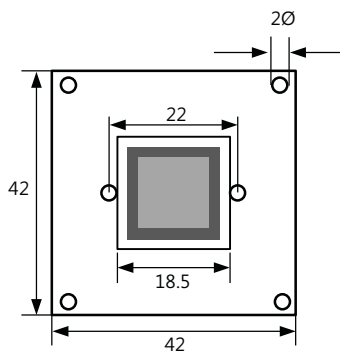

LIP-291BD

2.0MP, IP Board

Outstanding visibility under low light environment

- Sony Starvis CMOS Sensor
- Best image quality with True WDR
- All in one board, Digital D&N, De-fog, DNR

▲ LIP-291BD

IP CAMERA

Features

- Full HD (1080P) IP Mini-Square camera
- 1/ 2.8" SONY STARVIS CMOS sensor
- Lens option : Fixed, V/F board lens available
- Digital Day & Night, WDR, De-Fog, DNR
- H.264/H.264/MJPEG Triple Streaming
- Outstanding visibility with 0.001Lux
- Constant/Event recording into Micro SD memory
: Recording with avi file format, Playback on web
- DC12V, PoE(802.3af)
- CGI, ONVIF Support
- Fully integrated with 3rd Party NVRs

Specifications

ITEM	SPECIFICATIONS
Image Sensor	1/2.8" Starvis Progressive Scan CMOS Sensor
Min. Illumination	0.001Lux
Lens Type	Fixed(2.5mm/2.9mm/3.7mm/6mm), V/F(2.8 ~ 12mm) lens available
Shutter Speed	1/25 ~ 1/10,000sec
Privacy Masking	Yes
Motion	Yes
Flip Mode	Horizontal, Vertical
Image Enhance	WDR, DNR, De-Fog, Digital Day & Night, AGC, AE, AWB
Video Compression	H.264, MJPEG
Frame Rate	1st/2nd Stream(H.264) : 25fps@1080p / 25fps@640x480 3rd Stream(MJPEG) : 5fps@1080p
Resolution	CIF, VGA, D1, 720p, 1080p
Local Storage	Micro SD memory slot up to 32GB
Language	English/Korean/Russian
Operating Temp.	-10°C ~ 50°C(14°F ~ 122°F) / 20% ~ 80%
Housing	Mini-Square Aluminum Housing available
Dimension(Unit : mm)	Fixed lens : 42(W) x 42(H) / About 100g
Power Source	DC12V/1.0A, PoE(802.3af)

Dimensions (Unit : mm)

NETWORK SPECIFICATIONS

Video Encoding	H.264/H.264/MJPEG Triple Streaming
Protocol	HTTP, TCP/UDP/IP, IGMP, RTP/RTSP, FTP, SMTP, DHCP, NTP, WS-Discovery, ONVIF
Transmission Control	VBR, CBR(512Kbps ~ 10Mbps)
Interface	Ethernet 10/100Base-T(RJ45)
CMS	Bundled with full featured 16CH NVR Software (PC-Based)
Installation & Maintenance	Configuration: IP Search Tool & Web Upgrade firmware through Web
PoE	IEEE Std. 802.3af