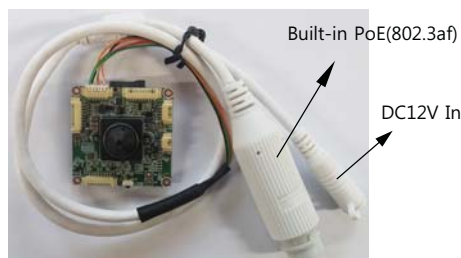

Examples

[Board camera with pinhole lens]