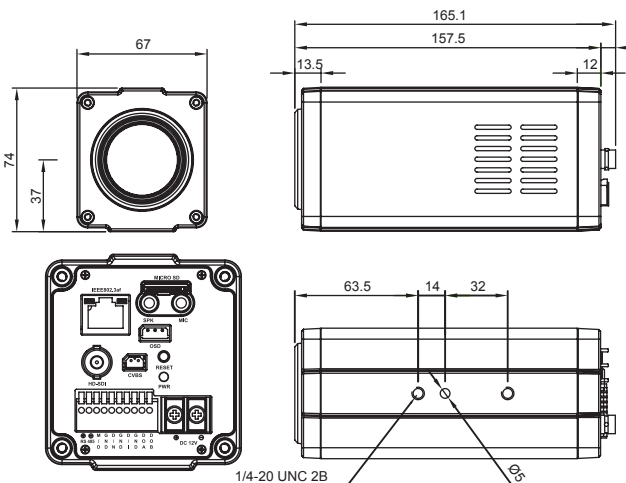

NETWORK	
Ethernet	RJ-45 (10/100BASE-T)
Video Compression	H.265, H.264, MJPEG
Resolution	1920x1080, 1280x720, 1024x576, 640x360, D1, 4CIF, VGA, CIF, QVGA
bit rate	32Kbps~8Mbps (CBR/VBR Support)
Max. frame rate	30fps@1920x1080
Streaming Capability	Supports up to Triple streams
Audio In / Out	Mic In / Audio Out
Audio Compression	G.711
Audio Communication	Bi-directional audio
Protocol	TCP, UDP, IP, HTTP, DHCP, DNS, ICMP, ARP, IPv4 / IPv6, DDNS, NTP, SNMP, Syslog, UPnP, Bonjour, ZeroConf, RTP/RTSP, Onvif, Genetec Protocol
Storage	SDXC (up to 64GB, MicroSD)
Security	MD5 Password / iptables (firewall) / SSL
Webpage Language	Korean, English
Web Viewer	IE8.0 or above, Microsoft Edge, Firefox, Google Chrome, Apple Safari

GENERAL	
Power Source	DC12V±10% / POE 802.3af
Power Consumption	Max 500mA
Operating Temperature	-10°C ~ +50°C / 0% ~ 90% RH
Dimensions	67(W) x 74(H) x 165(D) mm
Weight	0.74Kg

## Dimensions

Unit : mm