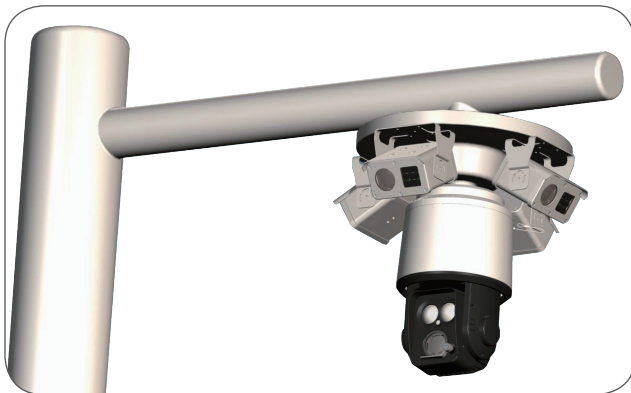

MR-H108/H038

2MP x10, x3 Zoom Special IR Camera

Features

- 1/3" 2MP Panasonic CMOS sensor
- 1080p 30fps, 720p 60fps
- NETWORK, CVBS
- x10 Optical Zoom(5.1~51mm) & x32 Digital Zoom
- x3 Optical Zoom(3~9mm) & x32 Digital Zoom
- H.264, MPEG-4, MJPEG(Triple Stream & Multi-Codec)
- IR LED 9pcs(Up to 100m)
- Real-time True WDR
- Digital Noise Reduction(2D+3D)
- Digital Slow Shutter
- Digital Image Stabilizer
- Privacy Mask Function
- High Light Compensation
- Defog Function
- ACE(Digital WDR)
- Motion Detection
- IPv4, IPv6 Support
- ONVIF compliant API
- Industry leading latency of 200ms/2Mpix Bandwidth adaptive video streaming
- Dynamic IP support
- SD/SDHC memory slot
- Bi-directional audio support

Installation Guide

Dimensions

Unit : mm

CAMERA	
Image Sensor	1/3" Panasonic CMOS Sensor
Total Pixels	1956 (H) x 1266 (V) = 2.48M Pixels
Active Pixels	1944 (H) x 1092 (V) = 2.12M Pixels
Scanning System	Progressive Scan
Resolution	Digital : 1080p/30(25)fps, 720p/60(50)fps, 720p/30(25)fps
Min. Illumination	Color : 0.5 lux , BW : 0.1lux Color DSS : 0.125 lux , BW DSS : 0.025 lux
S/N Ratio	more than 50dB (AGC off)
Video Output	NETWORK, CVBS

LENS	x10			x3			
Lens Type	x10 Day & Night Zoom Lens			x3 Day & Night Zoom Lens			
Zoom Ratio	Optical x10, Digital x32 Zoom			Optical x3, Digital x32 Zoom			
Focal Length	f = 5.1mm ~ 51mm			f = 3mm ~ 9mm			
Aperture Ratio	F1.6 (wide) ~ F1.8 (tele)			F1.3 (wide) ~ F2.2 (tele)			
Angle Of View (D, H, V)	WIDE	68°	54°	31°	119.0°	93.0°	68.3°
	TELE	6.7°	4.9°	4.0°	39.6°	31.7°	23.8°

GENERAL	
Power Source	AC24V / DC12V
Power Consumption	1.5A(AC24V) / 2A(DC12V)
Operating Temperature	-20°C~50°C / 90% RH
Ingress Protection	IP67/IK10
Material	Aluminum / PC
Dimensions	118(W) x 70(H) X 119(D)
Weight	1.03Kg(MR-H108), 0.98Kg(MR-H038)