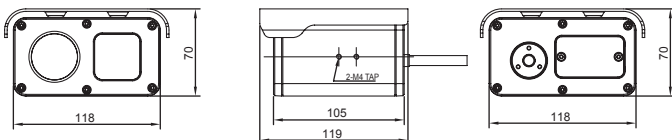

MR-H108/H038

2MP x10, x3 Zoom Special IR Camera

Features

- 1/3" 2MP Panasonic CMOS sensor
- 1080p 30fps, 720p 60fps
- NETWORK, CVBS
- x10 Optical Zoom(5.1~51mm) & x32 Digital Zoom
- x3 Optical Zoom(3~9mm) & x32 Digital Zoom
- H.264, MPEG-4, MJPEG(Triple Stream & Multi-Codec)
- IR LED 9pcs(Up to 100m)
- Real-time True WDR
- Digital Noise Reduction(2D+3D)
- Digital Slow Shutter
- Digital Image Stabilizer
- Privacy Mask Function
- High Light Compensation
- Defog Function
- ACE(Digital WDR)
- Motion Detection
- IPv4, IPv6 Support
- ONVIF compliant API
- Industry leading latency of 200ms/2Mpix Bandwidth adaptive video streaming
- Dynamic IP support
- SD/SDHC memory slot
- Bi-directional audio support

Installation Guide

Dimensions

Unit : mm

CAMERA	
Image Sensor	1/3" Panasonic CMOS Sensor
Total Pixels	1956 (H) x 1266 (V) = 2.48M Pixels
Active Pixels	1944 (H) x 1092 (V) = 2.12M Pixels
Scanning System	Progressive Scan
Resolution	Digital : 1080p/30(25)fps, 720p/60(50)fps, 720p/30(25)fps
Min. Illumination	Color : 0.5 lux , BW : 0.1lux Color DSS : 0.125 lux , BW DSS : 0.025 lux
S/N Ratio	more than 50dB (AGC off)
Video Output	NETWORK, CVBS

LENS	x10			x3			
Lens Type	x10 Day & Night Zoom Lens			x3 Day & Night Zoom Lens			
Zoom Ratio	Optical x10, Digital x32 Zoom			Optical x3, Digital x32 Zoom			
Focal Length	f = 5.1mm ~ 51mm			f = 3mm ~ 9mm			
Aperture Ratio	F1.6 (wide) ~ F1.8 (tele)			F1.3 (wide) ~ F2.2 (tele)			
Angle Of View (D, H, V)	WIDE	68°	54°	31°	119.0°	93.0°	68.3°
	TELE	6.7°	4.9°	4.0°	39.6°	31.7°	23.8°

GENERAL	
Power Source	AC24V / DC12V
Power Consumption	1.5A(AC24V) / 2A(DC12V)
Operating Temperature	-20°C~50°C / 90% RH
Ingress Protection	IP67/IK10
Material	Aluminum / PC
Dimensions	118(W) x 70(H) X 119(D)
Weight	1.03Kg(MR-H108), 0.98Kg(MR-H038)