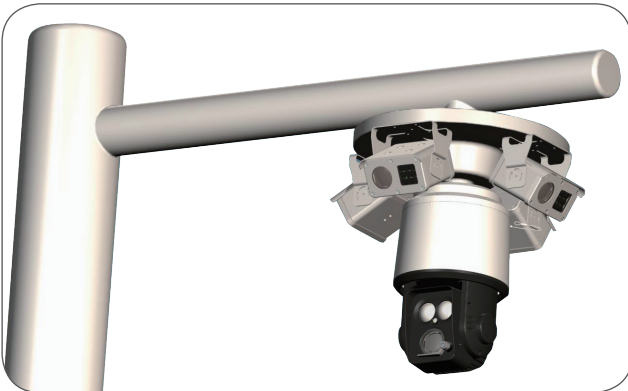

MR-H308/H208

2MP x30, x20 Zoom Special IR Camera

Features

- 1/3" 2MP Panasonic CMOS sensor
- 1080p 30fps, 720p 60fps
- NETWORK, CVBS
- x30 Optical Zoom(4.3mm~129mm) & x32 Digital Zoom
- x20 Optical Zoom(4.7mm~94mm) & x32 Digital Zoom
- H.264, MPEG-4, MJPEG(Triple Stream & Multi-Codec)
- IR LED 9pcs(Up to 100m)
- Real-time True WDR
- Digital Noise Reduction(2D+3D)
- Digital Slow Shutter
- Digital Image Stabilizer
- Privacy Mask Function
- High Light Compensation
- Defog Function
- ACE(Digital WDR)
- Motion Detection
- IPv4, IPv6 Support
- ONVIF compliant API
- Industry leading latency of 200ms/2Mpix Bandwidth adaptive video streaming
- Dynamic IP support
- SD/SDHC memory slot
- Bi-directional audio support

Installation Guide

Dimensions

Unit : mm

CAMERA	
Image Sensor	1/3" Panasonic CMOS Sensor
Total Pixels	1956 (H) x 1266 (V) = 2.48M Pixels
Active Pixels	1944 (H) x 1092 (V) = 2.12M Pixels
Scanning System	Progressive Scan
Resolution	Digital : 1080p/30(25)fps, 720p/60(50)fps, 720p/30(25)fps
Min. Illumination	Color(1/30s) : 0.5 lux , BW(1/30s) : 0.1lux Color DSS(1/7.5s) : 0.125 lux , BW DSS(1/7.5s) : 0.025 lux
S/N Ratio	more than 50dB (AGC off)
Video Output	NETWORK, CVBS

LENS		x30			x20		
Lens Type		30x Day & Night Zoom Lens			20x Day & Night Zoom Lens		
Zoom Ratio		Optical x30, Digital x32 Zoom			Optical x20, Digital x32 Zoom		
Focal Length		f = 4.3 mm ~ 129.0 mm			f = 4.7 mm ~ 94.0 mm		
Aperture Ratio		F1.6 (wide) ~ F4.7 (tele)			F1.6 (wide) ~ F3.5 (tele)		
Angle Of View (D, H, V)	WIDE	71.3°	58.9°	45.3°	62.7°	55.4°	32.6°
	TELE	2.58°	2.11°	1.61°	3.3°	2.9°	1.6°

GENERAL	
Power Source	AC24V / DC12V
Power Consumption	1.5A(AC24V) / 2A(DC12V)
Operating Temperature	-20°C~50°C /90% RH
Ingress Protection	IP67/IK10
Material	Aluminum / PC
Dimensions	136(W) x 78(H) X 134(D)
Weight	1.4kg