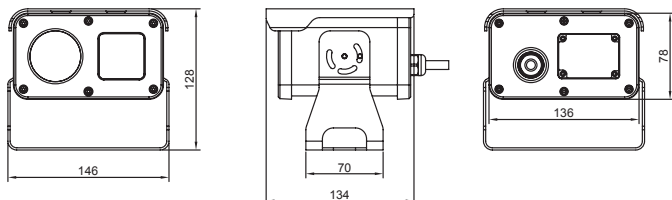

MR-H308/H208

2MP x30, x20 Zoom Special IR Camera

Features

- 1/3" 2MP Panasonic CMOS sensor
- 1080p 30fps, 720p 60fps
- NETWORK, CVBS
- x30 Optical Zoom(4.3mm~129mm) & x32 Digital Zoom
- x20 Optical Zoom(4.7mm~94mm) & x32 Digital Zoom
- H.264, MPEG-4, MJPEG(Triple Stream & Multi-Codec)
- IR LED 9pcs(Up to 100m)
- Real-time True WDR
- Digital Noise Reduction(2D+3D)
- Digital Slow Shutter
- Digital Image Stabilizer
- Privacy Mask Function
- High Light Compensation
- Defog Function
- ACE(Digital WDR)
- Motion Detection
- IPv4, IPv6 Support
- ONVIF compliant API
- Industry leading latency of 200ms/2Mpix Bandwidth adaptive video streaming
- Dynamic IP support
- SD/SDHC memory slot
- Bi-directional audio support

Installation Guide

Dimensions

Unit : mm

CAMERA	
Image Sensor	1/3" Panasonic CMOS Sensor
Total Pixels	1956 (H) x 1266 (V) = 2.48M Pixels
Active Pixels	1944 (H) x 1092 (V) = 2.12M Pixels
Scanning System	Progressive Scan
Resolution	Digital : 1080p/30(25)fps, 720p/60(50)fps, 720p/30(25)fps
Min. Illumination	Color(1/30s) : 0.5 lux , BW(1/30s) : 0.1lux Color DSS(1/7.5s) : 0.125 lux , BW DSS(1/7.5s) : 0.025 lux
S/N Ratio	more than 50dB (AGC off)
Video Output	NETWORK, CVBS

LENS		x30			x20		
Lens Type		30x Day & Night Zoom Lens			20x Day & Night Zoom Lens		
Zoom Ratio		Optical x30, Digital x32 Zoom			Optical x20, Digital x32 Zoom		
Focal Length		f = 4.3 mm ~ 129.0 mm			f = 4.7 mm ~ 94.0 mm		
Aperture Ratio		F1.6 (wide) ~ F4.7 (tele)			F1.6 (wide) ~ F3.5 (tele)		
Angle Of View (D, H, V)	WIDE	71.3°	58.9°	45.3°	62.7°	55.4°	32.6°
	TELE	2.58°	2.11°	1.61°	3.3°	2.9°	1.6°

GENERAL	
Power Source	AC24V / DC12V
Power Consumption	1.5A(AC24V) / 2A(DC12V)
Operating Temperature	-20°C~50°C /90% RH
Ingress Protection	IP67/IK10
Material	Aluminum / PC
Dimensions	136(W) x 78(H) X 134(D)
Weight	1.4kg