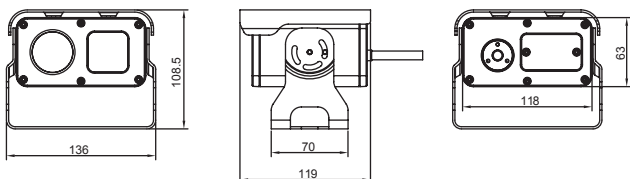

1/2" High Sensitivity Camera

MR-HS038

2MP X3 Zoom Special IR Camera

Features

- 1/2" 2MP CMOS sensor
- 1080p 30fps, 720p 60fps
- NETWORK, CVBS
- x3 Optical Zoom(3.6~10mm) & x32 Digital Zoom
- H.264, MPEG-4, MJPEG(Triple Stream & Multi-Codec)
- IR LED 9pcs(Up to 100m)
- Real-time True WDR
- Digital Noise Reduction(2D+3D)
- Digital Slow Shutter
- Digital Image Stabilizer
- Privacy Mask Function
- High Light Compensation
- Defog Function
- ACE(Digital WDR)
- Motion Detection
- IPv4, IPv6 Support
- ONVIF compliant API
- Industry leading latency of 200ms/2Mpix Bandwidth adaptive video streaming
- Dynamic IP support
- SD/SDHC memory slot
- Bi-directional audio support

Installation Guide

Dimensions

Unit : mm

CAMERA	
Image Sensor	1/2" Sony CMOS Sensor
Total Pixels	1952(H) x 1241(V) = 2.42M Pixels
Active Pixels	1937(H) x 1097 (V) = 2.12M Pixels
Scanning System	Progressive Scan
Resolution	Digital : 1080p/30(25)fps, 720p/60(50)fps, 720p/30(25)fps
Min. Illumination	Color(1/30s) : 0.15 lux , BW(1/30s) : 0.01lux Color DSS(1/7.5s) : 0.0375 lux , BW DSS(1/7.5s) : 0.002 lux
S/N Ratio	more than 50dB (AGC off)
Video Output	NETWORK, CVBS

GENERAL	
Power Source	AC24V / DC12V
Power Consumption	1.5A(AC24V) / 2A(DC12V)
Operating Temperature	-20°C~50°C / 90% RH
Ingress Protection	IP67/IK10
Material	Aluminum / PC
Dimensions	118(W) x 63(H) X 119(D)
Weight	1.12Kg