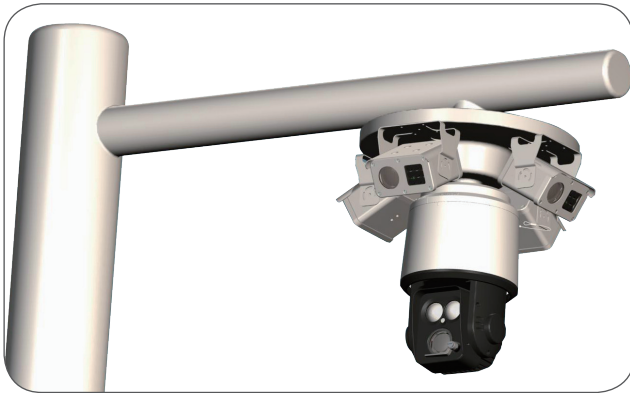

1/2" High Sensitivity Camera

MR-HS038

2MP X3 Zoom Special IR Camera

Features

- 1/2" 2MP CMOS sensor
- 1080p 30fps, 720p 60fps
- NETWORK, CVBS
- x3 Optical Zoom(3.6~10mm) & x32 Digital Zoom
- H.264, MPEG-4, MJPEG(Triple Stream & Multi-Codec)
- IR LED 9pcs(Up to 100m)
- Real-time True WDR
- Digital Noise Reduction(2D+3D)
- Digital Slow Shutter
- Digital Image Stabilizer
- Privacy Mask Function
- High Light Compensation
- Defog Function
- ACE(Digital WDR)
- Motion Detection
- IPv4, IPv6 Support
- ONVIF compliant API
- Industry leading latency of 200ms/2Mpix Bandwidth adaptive video streaming
- Dynamic IP support
- SD/SDHC memory slot
- Bi-directional audio support

Installation Guide

Dimensions

Unit : mm

CAMERA	
Image Sensor	1/2" Sony CMOS Sensor
Total Pixels	1952(H) x 1241(V) = 2.42M Pixels
Active Pixels	1937(H) x 1097 (V) = 2.12M Pixels
Scanning System	Progressive Scan
Resolution	Digital : 1080p/30(25)fps, 720p/60(50)fps, 720p/30(25)fps
Min. Illumination	Color(1/30s) : 0.15 lux , BW(1/30s) : 0.01lux Color DSS(1/7.5s) : 0.0375 lux , BW DSS(1/7.5s) : 0.002 lux
S/N Ratio	more than 50dB (AGC off)
Video Output	NETWORK, CVBS

LENS		x3		
Lens Type	x3 Day & Night Zoom Lens			
Zoom Ratio	Optical x12, Digital x32 Zoom			
Focal Length	f = 3.6mm ~ 10mm			
Aperture Ratio	F1.5 (wide) ~ F2.7 (tele)			
Angle Of View (D, H, V)	WIDE	96.3°	88.4°	57.4°
	TELE	46.1°	40.7°	23.6°

GENERAL	
Power Source	AC24V / DC12V
Power Consumption	1.5A(AC24V) / 2A(DC12V)
Operating Temperature	-20°C~50°C / 90% RH
Ingress Protection	IP67/IK10
Material	Aluminum / PC
Dimensions	118(W) x 63(H) X 119(D)
Weight	1.12Kg