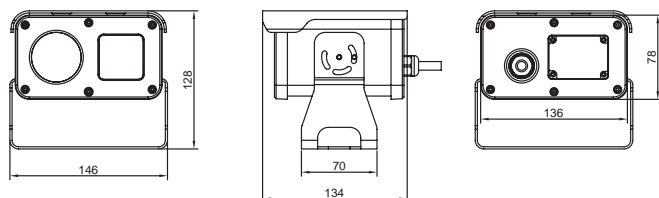

1/2" High Sensitivity Camera

MR-HS128

2MP x12 Zoom Special IR Camera

Features

- 1/2" 2MP CMOS sensor
- 1080p 30fps, 720p 60fps
- NETWORK, CVBS
- x12 Optical Zoom(7~84mm) & x32 Digital Zoom
- H.264, MPEG-4, MJPEG(Triple Stream & Multi-Codec)
- IR LED 9pcs(Up to 100m)
- Real-time True WDR
- Digital Noise Reduction(2D+3D)
- Digital Slow Shutter
- Digital Image Stabilizer
- Privacy Mask Function
- High Light Compensation
- Defog Function
- ACE(Digital WDR)
- Motion Detection
- IPv4, IPv6 Support
- ONVIF compliant API
- Industry leading latency of 200ms/2Mpix Bandwidth adaptive video streaming
- Dynamic IP support
- SD/SDHC memory slot
- Bi-directional audio support

Installation Guide

Dimensions

Unit : mm

CAMERA	
Image Sensor	1/2" Sony CMOS Sensor
Total Pixels	1952(H) x 1241(V) = 2.42M Pixels
Active Pixels	1937(H) x 1097 (V) = 2.12M Pixels
Scanning System	Progressive Scan
Resolution	Digital : 1080p/30(25)fps, 720p/60(50)fps, 720p/30(25)fps
Min. Illumination	Color(1/30s) : 0.15 lux , BW(1/30s) : 0.01lux Color DSS(1/7.5s) : 0.0375 lux , BW DSS(1/7.5s) : 0.002 lux
S/N Ratio	more than 50dB (AGC off)
Video Output	NETWORK, CVBS

GENERAL	
Power Source	AC24V / DC12V
Power Consumption	1.5A(AC24V) / 2A(DC12V)
Operating Temperature	-20°C~50°C /90% RH
Ingress Protection	IP67/IK10
Material	Aluminum / PC
Dimensions	136(W) x 78(H) X 134(D)
Weight	1.4kg