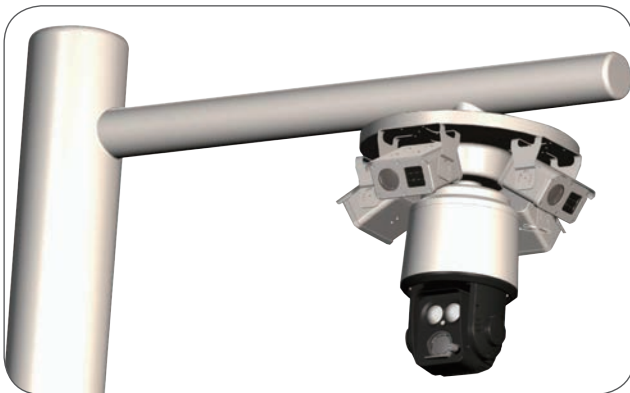

1/2" High Sensitivity Camera

MR-HS128

2MP x12 Zoom Special IR Camera

Features

- 1/2" 2MP CMOS sensor
- 1080p 30fps, 720p 60fps
- NETWORK, CVBS
- x12 Optical Zoom(7~84mm) & x32 Digital Zoom
- H.264, MPEG-4, MJPEG(Triple Stream & Multi-Codec)
- IR LED 9pcs(Up to 100m)
- Real-time True WDR
- Digital Noise Reduction(2D+3D)
- Digital Slow Shutter
- Digital Image Stabilizer
- Privacy Mask Function
- High Light Compensation
- Defog Function
- ACE(Digital WDR)
- Motion Detection
- IPv4, IPv6 Support
- ONVIF compliant API
- Industry leading latency of 200ms/2Mpix Bandwidth adaptive video streaming
- Dynamic IP support
- SD/SDHC memory slot
- Bi-directional audio support

Installation Guide

Dimensions

Unit : mm

CAMERA	
Image Sensor	1/2" Sony CMOS Sensor
Total Pixels	1952(H) x 1241(V) = 2.42M Pixels
Active Pixels	1937(H) x 1097 (V) = 2.12M Pixels
Scanning System	Progressive Scan
Resolution	Digital : 1080p/30(25)fps, 720p/60(50)fps, 720p/30(25)fps
Min. Illumination	Color(1/30s) : 0.15 lux , BW(1/30s) : 0.01lux Color DSS(1/7.5s) : 0.0375 lux , BW DSS(1/7.5s) : 0.002 lux
S/N Ratio	more than 50dB (AGC off)
Video Output	NETWORK, CVBS

GENERAL	
Power Source	AC24V / DC12V
Power Consumption	1.5A(AC24V) / 2A(DC12V)
Operating Temperature	-20°C~50°C /90% RH
Ingress Protection	IP67/IK10
Material	Aluminum / PC
Dimensions	136(W) x 78(H) X 134(D)
Weight	1.4kg