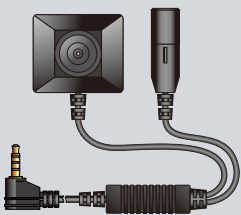

PV-50

Matchbox Size DVR

- Matchbox size DVR
- Direct connection to cable controller
- 15mm slim design
- Two button simple operation
- Instant record button
- Analogue camera compatible
- MicroSD memory up to 32 GB

Specification

Item Number	PV-50
Resolution Mode	NTSC(720*480) / PAL(720*576))
Frame Rate	NTSC(30 fps) / PAL(25 fps)
Video File Format	H.264, MOV
Memory Type	MicroSD Card
Vibration Alert	On/Off
PC Interface	USB2.0
Date/Time Table	YYYY/MM/DD, HH,MM,SS
Power Consumption	290mA-370mA
Dimension	73.5X39X15mm
Battery Type	DC 3.7V / 800 mA Lithium battery
Working Hour	Approx. 90~100 Minutes
Weight	48g
Charging Time	Approx. 3 hours

Optional Accessories

BU-18
Button Type wired CCD Camera

Standard Accessories

USB Cable

Memory Card

Pouch

Cable Controller