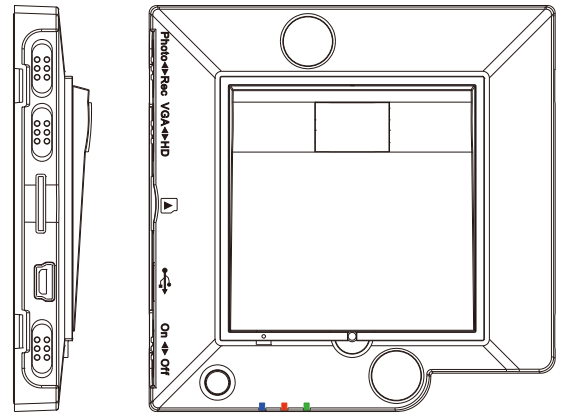

Product Sketch

Standard Accessories

Optional Accessories