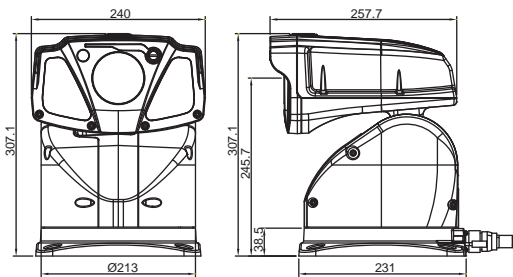

- 1/2" 2MP Sony CMOS sensor
- NETWORK, HD-SDI, CVBS
- x36 Optical Zoom(6 ~ 216mm) & x32 Digital Zoom
- Day & Night(ICR)
- Real-time True WDR(DOL WDR : WCK-HS369)
- Digital Noise Reduction(2D+3D)
- Digital Image Stabilization
- Privacy Mask Function
- High Light Compensation
- Defog Function
- 255 Presets, 8 Tours, 8 Scans, 4 Patterns
- 360° endless panning and -30°~90° tilting
- Up to 150°/sec pan/tilt speed
- Automatic Pan/tilt speed control according to zoom ratio.
- Preset accuracy less than 0.1°
- Built-in Wiper system
- High-power IR-LED 14pcs and Proximity IR-LED 4pcs
- IP 66
- IPv4, IPv6 Support
- H.265, H.264, MJPEG video compression
- Less than 200ms latency with 2MP video streaming
- Edge storage up to 64GB
- Bi-directional audio support

Dimensions

Unit : mm

GENERAL	
Power Source	DC12V~DC24V / AC24V Dual-Power Input
Power Consumption	DC24V, 6A
Operating Temperature	-40C°~+60C° / 0%~90% RH
Ingress Protection	IP66
Material	Aluminum + PCGF 30%
Dimensions	240(W) x 305(H) x 271.1(D) mm
Weight	12Kg