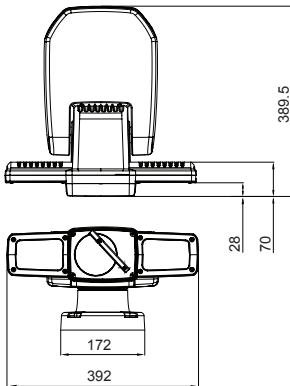

WTK-S308

1/2" High Sensitivity Camera

2MP x30 Zoom HD-SDI IR Rugged PTZ Camera

HD-SDI

Features

- 1/2" 2MP Sony CMOS sensor
- 1080p 60fps / 30fps, 720p 60fps
- HD-SDI, CVBS
- x30 Optical Zoom(6 ~ 180mm) & x32 Digital Zoom
- Day & Night(ICR)
- Real-time True WDR
- Digital Noise Reduction(2D+3D)
- Digital Image Stabilizer
- Privacy Mask Function
- High Light Compensation
- Defog Function
- 255 Presets, 8 Tours, 8 Scans, 4 Patterns, 16 Areas, 1 Alarm
- 360° Endless Pan Rotation, -90°~+90° Tilt Movement
- Built-in Wiper System
- Built-in Super IR LED 30pcs(IR Distance 200m in manual focusing)
- Smart IR response by Auto Light Control 10 steps(Optional)
- All weather, lightweight, high impact aluminum die-cast enclosure(IP66)
- Environmental and air flow control for internal fan/heater and air circulation

Dimensions

Unit : mm

CAMERA	
Image Sensor	1/2" Sony CMOS Sensor
Total Pixels	1952(H) x 1241(V) = 2.42M Pixels
Active Pixels	1937(H) x 1097 (V) = 2.12M Pixels
Scanning System	Progressive Scan
Resolution	Digital : 1080p/60(50)fps, 1080p/30(25)fps, 720p/60(50)fps, 720p/30(25)fps
Min. Illumination	Color(1/30s) : 0.15 lux , BW(1/30s) : 0.01lux Color DSS(1/7.5s) : 0.0375 lux , BW DSS(1/7.5s) : 0.002 lux
S/N Ratio	more than 50dB (AGC off)
Video Output	HD-SDI, CVBS

LENS		x30		
Lens Type	x30 Day & Night Zoom Lens			
Zoom Ratio	Optical x30, Digital x32 Zoom			
Focal Length	f = 6.0 mm ~ 180.0 mm			
Aperture Ratio	F1.5 (wide) ~ F4.3 (tele)			
Angle Of View (D, H, V)	WIDE	68.6°	61.2°	35.7°
	TELE	2.65°	2.32°	1.31°

GENERAL	
Power Source	DC24V ~ DC32V
Power Consumption	DC24V, 8A
Operating Temperature	-20°C ~ +50°C / 0% ~ 90% RH
Ingress Protection	IP66
Material	Aluminum
Dimensions	392(W) x 211(H) x 389.5(D) mm
Weight	12Kg