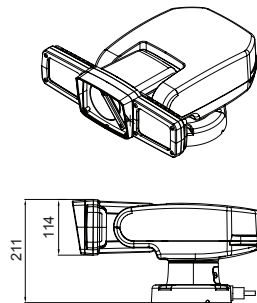

WTK-S308

1/2" High Sensitivity Camera

2MP x30 Zoom HD-SDI IR Rugged PTZ Camera

HD-SDI

Features

- 1/2" 2MP Sony CMOS sensor
- 1080p 60fps / 30fps, 720p 60fps
- HD-SDI, CVBS
- x30 Optical Zoom(6 ~ 180mm) & x32 Digital Zoom
- Day & Night(ICR)
- Real-time True WDR
- Digital Noise Reduction(2D+3D)
- Digital Image Stabilizer
- Privacy Mask Function
- High Light Compensation
- Defog Function
- 255 Presets, 8 Tours, 8 Scans, 4 Patterns, 16 Areas, 1 Alarm
- 360° Endless Pan Rotation, -90°~+90° Tilt Movement
- Built-in Wiper System
- Built-in Super IR LED 30pcs(IR Distance 200m in manual focusing)
- Smart IR response by Auto Light Control 10 steps(Optional)
- All weather, lightweight, high impact aluminum die-cast enclosure(IP66)
- Environmental and air flow control for internal fan/heater and air circulation

Dimensions

Unit : mm

CAMERA	
Image Sensor	1/2" Sony CMOS Sensor
Total Pixels	1952(H) x 1241(V) = 2.42M Pixels
Active Pixels	1937(H) x 1097 (V) = 2.12M Pixels
Scanning System	Progressive Scan
Resolution	Digital : 1080p/60(50)fps, 1080p/30(25)fps, 720p/60(50)fps, 720p/30(25)fps
Min. Illumination	Color(1/30s) : 0.15 lux , BW(1/30s) : 0.01lux Color DSS(1/7.5s) : 0.0375 lux , BW DSS(1/7.5s) : 0.002 lux
S/N Ratio	more than 50dB (AGC off)
Video Output	HD-SDI, CVBS

LENS		x30		
Lens Type	x30 Day & Night Zoom Lens			
Zoom Ratio	Optical x30, Digital x32 Zoom			
Focal Length	f = 6.0 mm ~ 180.0 mm			
Aperture Ratio	F1.5 (wide) ~ F4.3 (tele)			
Angle Of View (D, H, V)	WIDE	68.6°	61.2°	35.7°
	TELE	2.65°	2.32°	1.31°

GENERAL	
Power Source	DC24V ~ DC32V
Power Consumption	DC24V, 8A
Operating Temperature	-20°C ~ +50°C / 0% ~ 90% RH
Ingress Protection	IP66
Material	Aluminum
Dimensions	392(W) x 211(H) x 389.5(D) mm
Weight	12Kg