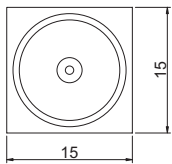

Ultra Mini Camera:

HIGH RESOLUTION

PIN HOLE LENS

MICRO LENS (G)

MICRO LENS (GS)

PIN HOLE LENS

MICRO LENS

When with microphone add 4mm for length Unit:mm(Approx.)
Lens unit diameter and height differ for other lenses.Please inquire for details.

Ordering Information:

MODEL	BOADR LENS	PIN-HOLE	MICROPHONE	NOTE
MO-S612-3G	3.6mm/F2.0 /12 \$			PAL & NTSC
MO-S612-3GS	3.6mm/F2.0 /9 \$			PAL & NTSC
MO-S612-3T		3.1mm/F3.4 CONE		PAL & NTSC
MO-S612-3F		3.7mm/F2.0 FLAT		NTSC ONLY
MO-S612-3C		3.7mm/F2.0 CONE		NTSC ONLY
MO-S612-4F		4.3mm/F2.0 FLAT		PAL & NTSC
MO-S612-4V		4.3mm/F2.0 S.CONE		PAL & NTSC
MO-S612-4C		4.3mm/F2.0 CONE		PAL & NTSC
MO-S612-6F		6.0mm/F1.8 FLAT		PAL & NTSC
MO-S612A-3G	3.6mm/F2.0 /12 \$		■	PAL & NTSC
MO-S612A-3GS	3.6mm/F2.0 /9 \$		■	PAL & NTSC
MO-S612A-3T		3.1mm/F3.4 CONE	■	PAL & NTSC
MO-S612A-3F		3.7mm/F2.0 FLAT	■	NTSC ONLY
MO-S612A-3C		3.7mm/F2.0 CONE	■	NTSC ONLY
MO-S612A-4F		4.3mm/F2.0 FLAT	■	PAL & NTSC
MO-S612A-4V		4.3mm/F2.0 S.CONE	■	PAL & NTSC
MO-S612A-4C		4.3mm/F2.0 CONE	■	PAL & NTSC
MO-S612A-6F		6.0mm/F1.8 FLAT	■	PAL & NTSC