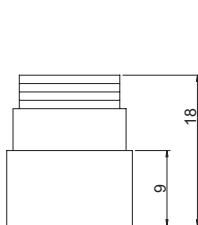

Ultra Mini Camera:

HIGH RESOLUTION

PIN HOLE LENS

MICRO LENS (G)

MICRO LENS (GS)

PIN HOLE LENS

MICRO LENS

When with microphone add 4mm for length Unit:mm(Approx.)
Lens unit diameter and height differ for other lenses.Please inquire for details.

Ordering Information:

MODEL	BOADR LENS	PIN-HOLE	MICROPHONE	NOTE
MO-S612-3G	3.6mm/F2.0 /12 \$			PAL & NTSC
MO-S612-3GS	3.6mm/F2.0 /9 \$			PAL & NTSC
MO-S612-3T		3.1mm/F3.4 CONE		PAL & NTSC
MO-S612-3F		3.7mm/F2.0 FLAT		NTSC ONLY
MO-S612-3C		3.7mm/F2.0 CONE		NTSC ONLY
MO-S612-4F		4.3mm/F2.0 FLAT		PAL & NTSC
MO-S612-4V		4.3mm/F2.0 S.CONE		PAL & NTSC
MO-S612-4C		4.3mm/F2.0 CONE		PAL & NTSC
MO-S612-6F		6.0mm/F1.8 FLAT		PAL & NTSC
MO-S612A-3G	3.6mm/F2.0 /12 \$		■	PAL & NTSC
MO-S612A-3GS	3.6mm/F2.0 /9 \$		■	PAL & NTSC
MO-S612A-3T		3.1mm/F3.4 CONE	■	PAL & NTSC
MO-S612A-3F		3.7mm/F2.0 FLAT	■	NTSC ONLY
MO-S612A-3C		3.7mm/F2.0 CONE	■	NTSC ONLY
MO-S612A-4F		4.3mm/F2.0 FLAT	■	PAL & NTSC
MO-S612A-4V		4.3mm/F2.0 S.CONE	■	PAL & NTSC
MO-S612A-4C		4.3mm/F2.0 CONE	■	PAL & NTSC
MO-S612A-6F		6.0mm/F1.8 FLAT	■	PAL & NTSC