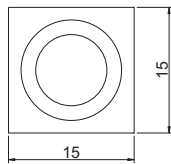

Ultra Mini Camera:

HIGH RESOLUTION

PIN HOLE LENS

MICRO LENS (G)

MICRO LENS (GS)

PIN HOLE LENS

MICRO LENS

When with microphone add 4mm for length Unit:mm(Approx.)
Lens unit diameter and height differ for other lenses.Please inquire for details.

Ordering Information:

MODEL	BOADR LENS	PIN-HOLE	MICROPHONE	NOTE
MO-S612-3G	3.6mm/F2.0 /12 \$			PAL & NTSC
MO-S612-3GS	3.6mm/F2.0 /9 \$			PAL & NTSC
MO-S612-3T		3.1mm/F3.4 CONE		PAL & NTSC
MO-S612-3F		3.7mm/F2.0 FLAT		NTSC ONLY
MO-S612-3C		3.7mm/F2.0 CONE		NTSC ONLY
MO-S612-4F		4.3mm/F2.0 FLAT		PAL & NTSC
MO-S612-4V		4.3mm/F2.0 S.CONE		PAL & NTSC
MO-S612-4C		4.3mm/F2.0 CONE		PAL & NTSC
MO-S612-6F		6.0mm/F1.8 FLAT		PAL & NTSC
MO-S612A-3G	3.6mm/F2.0 /12 \$		■	PAL & NTSC
MO-S612A-3GS	3.6mm/F2.0 /9 \$		■	PAL & NTSC
MO-S612A-3T		3.1mm/F3.4 CONE	■	PAL & NTSC
MO-S612A-3F		3.7mm/F2.0 FLAT	■	NTSC ONLY
MO-S612A-3C		3.7mm/F2.0 CONE	■	NTSC ONLY
MO-S612A-4F		4.3mm/F2.0 FLAT	■	PAL & NTSC
MO-S612A-4V		4.3mm/F2.0 S.CONE	■	PAL & NTSC
MO-S612A-4C		4.3mm/F2.0 CONE	■	PAL & NTSC
MO-S612A-6F		6.0mm/F1.8 FLAT	■	PAL & NTSC