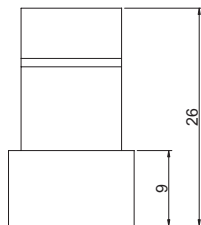

Ultra Mini Camera:

HIGH RESOLUTION

PIN HOLE LENS

MICRO LENS (G)

MICRO LENS (GS)

PIN HOLE LENS

MICRO LENS

When with microphone add 4mm for length Unit:mm(Approx.)
Lens unit diameter and height differ for other lenses.Please inquire for details.

Ordering Information:

MODEL	BOADR LENS	PIN-HOLE	MICROPHONE	NOTE
MO-S612-3G	3.6mm/F2.0 /12 \$			PAL & NTSC
MO-S612-3GS	3.6mm/F2.0 /9 \$			PAL & NTSC
MO-S612-3T		3.1mm/F3.4 CONE		PAL & NTSC
MO-S612-3F		3.7mm/F2.0 FLAT		NTSC ONLY
MO-S612-3C		3.7mm/F2.0 CONE		NTSC ONLY
MO-S612-4F		4.3mm/F2.0 FLAT		PAL & NTSC
MO-S612-4V		4.3mm/F2.0 S.CONE		PAL & NTSC
MO-S612-4C		4.3mm/F2.0 CONE		PAL & NTSC
MO-S612-6F		6.0mm/F1.8 FLAT		PAL & NTSC
MO-S612A-3G	3.6mm/F2.0 /12 \$		■	PAL & NTSC
MO-S612A-3GS	3.6mm/F2.0 /9 \$		■	PAL & NTSC
MO-S612A-3T		3.1mm/F3.4 CONE	■	PAL & NTSC
MO-S612A-3F		3.7mm/F2.0 FLAT	■	NTSC ONLY
MO-S612A-3C		3.7mm/F2.0 CONE	■	NTSC ONLY
MO-S612A-4F		4.3mm/F2.0 FLAT	■	PAL & NTSC
MO-S612A-4V		4.3mm/F2.0 S.CONE	■	PAL & NTSC
MO-S612A-4C		4.3mm/F2.0 CONE	■	PAL & NTSC
MO-S612A-6F		6.0mm/F1.8 FLAT	■	PAL & NTSC