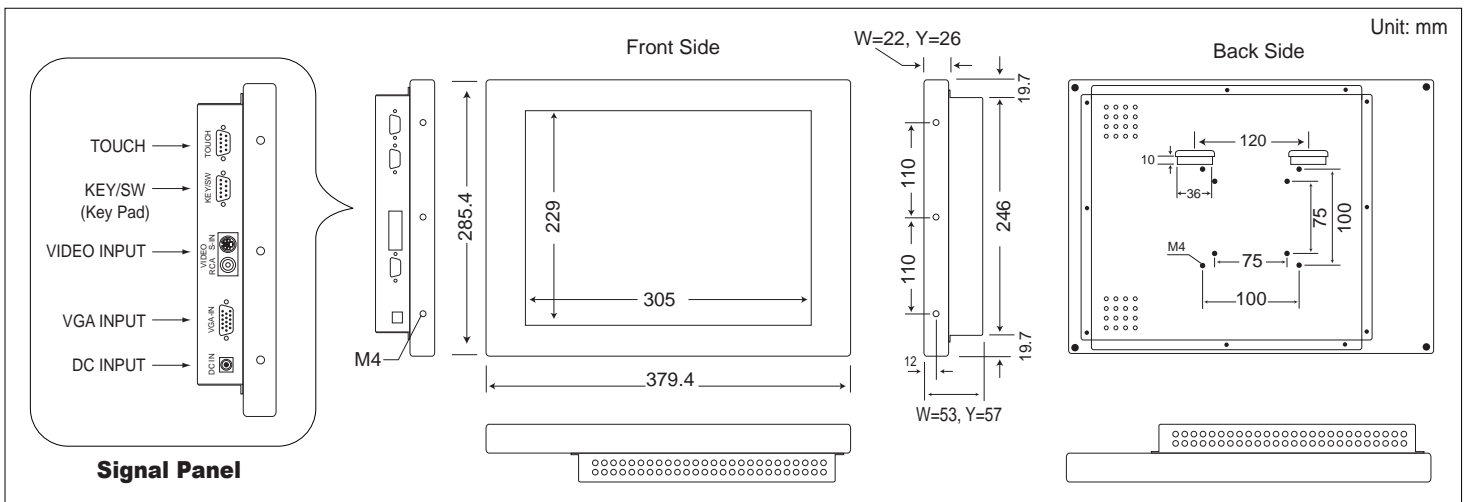

The Versatile 15" TFT LCD Color Monitor

Net

MODEL NO.	HI-15W12C	HI-15Y12C
Viewing area	15"	
Touch Panel	NO	YES(ELO)
Pixel Pitch	0.297 X 0.297 mm	
Resolution	1024 X 768 XGA	
Effective display area	304.1 X 228.1mm	
Color	16,777,216	
Response time(tr/tf)	6 /19ms	
Contrast ratio	500:1	
Brightness	320 cd/m ²	
View angle	T:50° B:60° L:65° R:65°	
Backlight	4CCFL	
Lamp Life	50000hrs	
Input Signal	Analog VGA & Video	
Input Connector	D-Sub 15Pin, RCA Jack, S-VHS Din Type	
Scan frequency	H:31.5~68.7KHz / V:56~85Hz	
Control	OSD	
Power adaptor input	Universal AC 100~240 V, 50/60Hz	
Adaptor output	DC 12V	
Power Management	VESA DPMS Standard	
Consumption	35W / Stand by 2.5 w	
Operating Temperature/Humidity	0 ~ 40°C / 10 ~ 85%RH	
Storage Temperature/Humidity	-20 ~ 60°C / 10 ~ 90%RH	
Sync Signal	TTL Level +/- Polarity	
Scanning	Non-Interlace	
Dimension (mm)(WxHxD)	379.4 x 285.4 x 53	379.4 x 285.4 x 57
Net Weight(Kg)	3.9	5
Safety & EMI	CE	
Vibration	10Hz / One-way 1m/m	
Pixel (MHz)	94.5 MHz	
Content	LCD Monitor, Key Pad, Power Adaptor, VGA Cable	