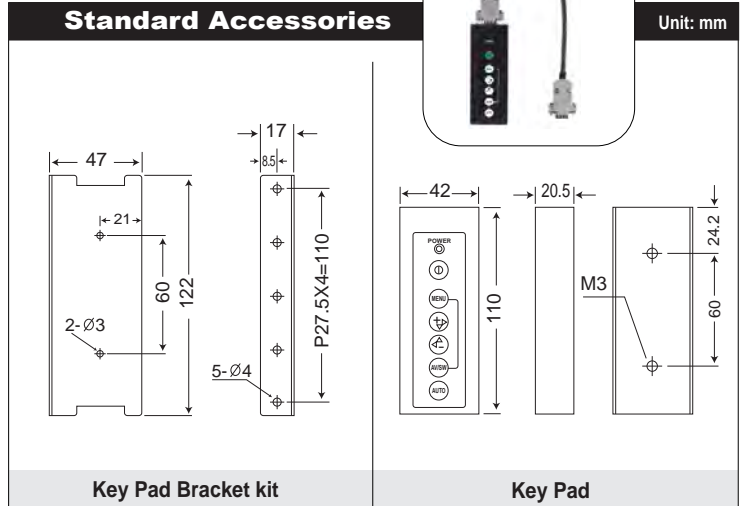

The Versatile 15" TFT LCD Color Monitor

Net

MODEL NO.	HI-15W12C	HI-15Y12C
Viewing area	15"	
Touch Panel	NO	YES(ELO)
Pixel Pitch	0.297 X 0.297 mm	
Resolution	1024 X 768 XGA	
Effective display area	304.1 X 228.1mm	
Color	16,777,216	
Response time(tr/tf)	6 /19ms	
Contrast ratio	500:1	
Brightness	320 cd/m ²	
View angle	T:50° B:60° L:65° R:65°	
Backlight	4CCFL	
Lamp Life	50000hrs	
Input Signal	Analog VGA & Video	
Input Connector	D-Sub 15Pin, RCA Jack, S-VHS Din Type	
Scan frequency	H:31.5~68.7KHz / V:56~85Hz	
Control	OSD	
Power adaptor input	Universal AC 100~240 V, 50/60Hz	
Adaptor output	DC 12V	
Power Management	VESA DPMS Standard	
Consumption	35W / Stand by 2.5 w	
Operating Temperature/Humidity	0 ~ 40°C / 10 ~ 85%RH	
Storage Temperature/Humidity	-20 ~ 60°C / 10 ~ 90%RH	
Sync Signal	TTL Level +/- Polarity	
Scanning	Non-Interlace	
Dimension (mm)(WxHxD)	379.4 x 285.4 x 53	379.4 x 285.4 x 57
Net Weight(Kg)	3.9	5
Safety & EMI	CE	
Vibration	10Hz / One-way 1m/m	
Pixel (MHz)	94.5 MHz	
Content	LCD Monitor, Key Pad, Power Adaptor, VGA Cable	