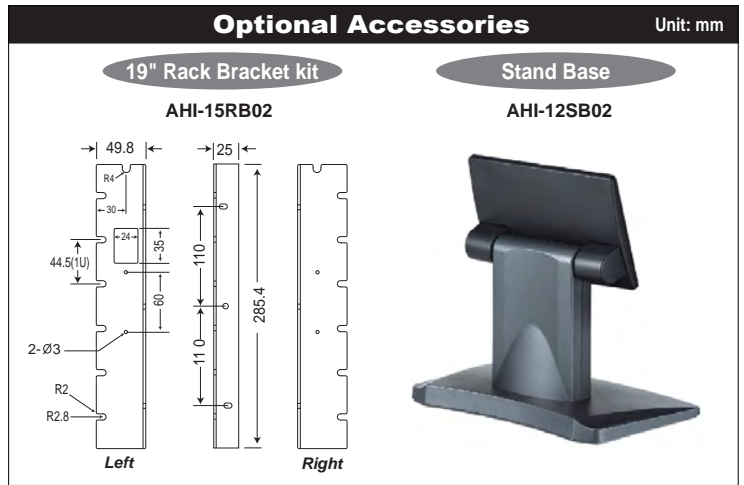

The Versatile 15" TFT LCD Color Monitor

Net

MODEL NO.	HI-15W12C	HI-15Y12C
Viewing area	15"	
Touch Panel	NO	YES(ELO)
Pixel Pitch	0.297 X 0.297 mm	
Resolution	1024 X 768 XGA	
Effective display area	304.1 X 228.1mm	
Color	16,777,216	
Response time(tr/tf)	6 /19ms	
Contrast ratio	500:1	
Brightness	320 cd/m ²	
View angle	T:50° B:60° L:65° R:65°	
Backlight	4CCFL	
Lamp Life	50000hrs	
Input Signal	Analog VGA & Video	
Input Connector	D-Sub 15Pin, RCA Jack, S-VHS Din Type	
Scan frequency	H:31.5~68.7KHz / V:56~85Hz	
Control	OSD	
Power adaptor input	Universal AC 100~240 V, 50/60Hz	
Adaptor output	DC 12V	
Power Management	VESA DPMS Standard	
Consumption	35W / Stand by 2.5 w	
Operating Temperature/Humidity	0 ~ 40°C / 10 ~ 85%RH	
Storage Temperature/Humidity	-20 ~ 60°C / 10 ~ 90%RH	
Sync Signal	TTL Level +/- Polarity	
Scanning	Non-Interlace	
Dimension (mm)(WxHxD)	379.4 x 285.4 x 53	379.4 x 285.4 x 57
Net Weight(Kg)	3.9	5
Safety & EMI	CE	
Vibration	10Hz / One-way 1m/m	
Pixel (MHz)	94.5 MHz	
Content	LCD Monitor, Key Pad, Power Adaptor, VGA Cable	