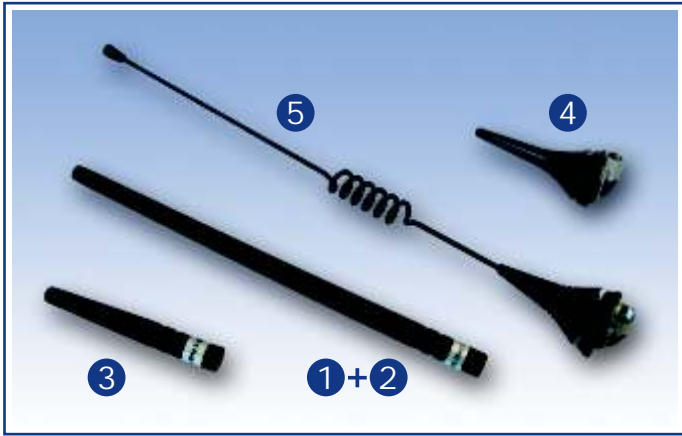

① 7568 000 350

Antenne DX 0dB SMA
Antenne omnidirectionnelle / omnidirectional antenna,
SMA, 850-900 MHz

③ 7568 000 352

Antenne DX 0dB SMA
Antenne omnidirectionnelle / omnidirectional antenna,
830-930MHz, SMA, /4
Nécessite une contre-plaque / counterpoise necessary

⑤ 7568 000 390

Antenne DX 4dB
Antenne omnidirectionnelle / omnidirectional antenna
824-894MHz avec 1,5m de câble DX / with 1.5m DX cable FME/SMA
/4
(Nécessite une contre-plaque / counterpoise necessary)

TELEMETRIE

Rundstrahlantennen Omnidirectional antennas

② 7568 000 351

Antenne DX 0dB SMA
Antenne omnidirectionnelle / omnidirectional antenna,
corner SMA, 850-900 MHz

④ 7568 000 353

Antenne DX 0dB
Antenne omnidirectionnelle / omnidirectional antenna,
820-905 MHz avec 1,5m de câble DX / with 1.5m DX cable FME/SMA
/4
(Nécessite une contre-plaque / counterpoise necessary)