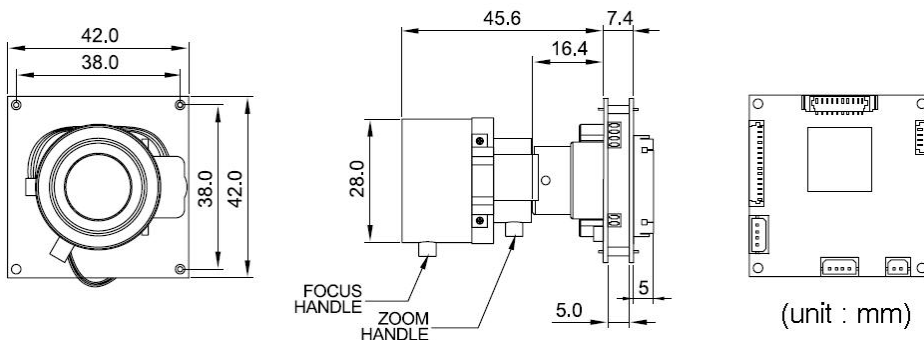

MECHANICAL

Dimension (WxHxD)	42 x 42 mm
Weight	80gr

High Resloution

Conventional

PIXIM

540TVL (Color), 700TVL (B/W)
Superior image quality

Min. Illumination(Lux)

Provides enhanced Sensitivity
0.05Lux(Color), 0.08Lux(B/W)