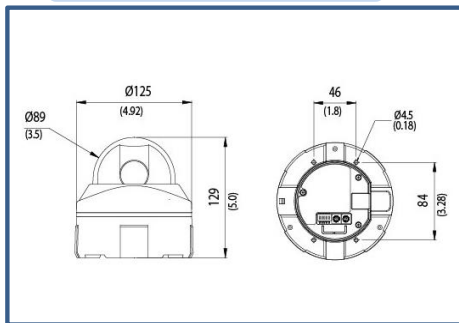

Le plus petit Mini Speed Dome PTZ (Pan/Tilt/Zoom) avec Zoom X10

Fonctions clefs

EMP-E100Z
(Indoor)

Caméra

- CCD 1/4" SHAD, 500TVL(Min.)
- **Zoom Optique 10x focales 3.8 à 38mm (F1.8), 10x Digital**
- Sensibilité Couleur : 0.7Lux/F1.8(50 IRE) , N&B: 0.02Lux/F1.8
- Commutation Jour / Nuit (ICR), DNR, DSS, OSD, etc ...

Dimension(units:mm)

Specifications

Camera	
Image Sensor	1/4" Interline Transfer CCD NTSC: 768(H) x 494(V), PAL: 752(H) x 582(V)
Optics	10x,f=3.8 to 38.0mm(F1.8)
Min Focus Distance	1,000mm
Scanning System	2:1 Interlace
Resolution	Color(Wide) : 500TVL(Min.), B/W (Wide) : 570TVL(Mlin.)
S/N Ratio	50dB (AGC off, Weight ON)
Gamma Correction	0.45 or 1(Selectable)
Video Output Signal	VBS 1.0V p-p Composite(750hm Load)
Min. Illumination	Color : 0.7Lux/F1.8(50IRE). B/W : 0.02Lux/F1.8(50IRE)
Day & Night	Auto 1, Auto 2, Color, B/W(ICR)
White Balance	ATW/AWC/Manual (1,800°k~10,500°k)
Video Output	CVBS : 1.0Vp-p/75Ω
Dome	
Pan Angle/Speed	360° Continuous Rotation, 0.1°~400°/sec
Tilt Angle/Speed	-2°~90°, 0.1°~300°/sec (According to Zoom Speed)
Preset Speed	Max. 400°/sec
Preset	1~240 Preset
Guard Tour	8 Guard Tour (Preset,Pattern,Auto scan,Tour Input)
Pattern	8 Pattern, 960sec Memory
Communication	RS-485 Baud Rate 2400(Default)/4800/9600/38400
Auto Scan	8 Auto Scan
Dome ID	1~255 Camera ID
Alarm	4 Alarm input/ 1output
Screen Display	Camera ID, Pan/Tilt Angle, Flip, Zoom
General	
Certification	CE,FCC,VCCI,RoHS
Power Source	DC12V 1A, AC24V (Optional)
Operating Temperature	-10°~50°C (14°F~122°F)
Operating Humidity	0~90%RH(Non-Condensing)
Color	Ivory
Dimension	Ø125(W)x129.4(H)mm (3.5" Bubble Dome)
Weight	Approx. 780g