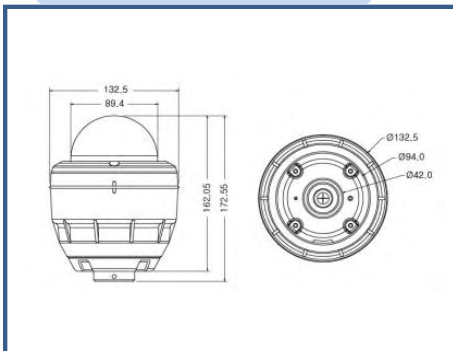

The smallest compact 10x Mini Speed Dome Camera(Pan/Tilt/Zoom)

Key Features

EPP-E100Z
(Outdoor, IP67)

Camera

- 1/4" Interline Transfer CCD, 500TVL(Min.)
- **10x Optical Zoom (f=3.8 to 38mm (F1.8)), 10x Digital**
- Color : 0.7Lux/F1.8(50 IRE) , B/W: 0.02Lux/F1.8
- Day & Night (ICR),DNR, DSS, OSD

Dimension(units:mm)

Specifications

Camera	
Image Sensor	1/4" Interline Transfer CCD NTSC: 768(H) x 494(V), PAL: 752(H) x 582(V)
Optics	10x,f=3.8 to 38.0mm(F1.8)
Min Focus Distance	1,000mm
Scanning System	2:1 Interlace
Resolution	Color(Wide) : 500TVL(Min.), B/W (Wide) : 570TVL(Mlin.)
S/N Ratio	50dB (AGC off, Weight ON)
Gamma Correction	0.45 or 1(Selectable)
Video Output Signal	VBS 1.0V p-p Composite(750hm Load)
Min. Illumination	Color : 0.7Lux/F1.8(50IRE). B/W : 0.02Lux/F1.8(50IRE)
Day & Night	Auto 1, Auto 2, Color, B/W(ICR)
White Balance	ATW/AWC/Manual (1,800°k~10,500°k)
Video Output	CVBS : 1.0Vp-p/75Ω
Dome	
Pan Angle/Speed	360° Continuous Rotation, 0.1°~400°/sec
Tilt Angle/Speed	-2°~90°, 0.1°~300°/sec (According to Zoom Speed)
Preset Speed	Max. 400°/sec
Preset	1~240 Preset
Guard Tour	8 Guard Tour (Preset,Pattern,Auto scan,Tour Input)
Pattern	8 Pattern, 960sec Memory
Communication	RS-485 Baud Rate 2400(Default)/4800/9600/38400
Auto Scan	8 Auto Scan
Dome ID	1~255 Camera ID
Alarm	4 Alarm input/ 1 output
Screen Display	Camrea ID, Pan/Tilt Angle, Flip, Zoom
General	
Certification	CE,FCC,VCCI,RoHS, IP67
Power Source	DC12V 2A, (AC24V Optional)
Operating Temperature	-20°~80°C
Operating Humidity	0~90%RH(Non-Condensing)
material	Ploycarbonate bubble dome/ Aluminum main body
Color	Ivory
Dimension	Ø132.5(W)x162.05(H)mm (3.5" Bubble Dome)
Weight	Approx. 1400g