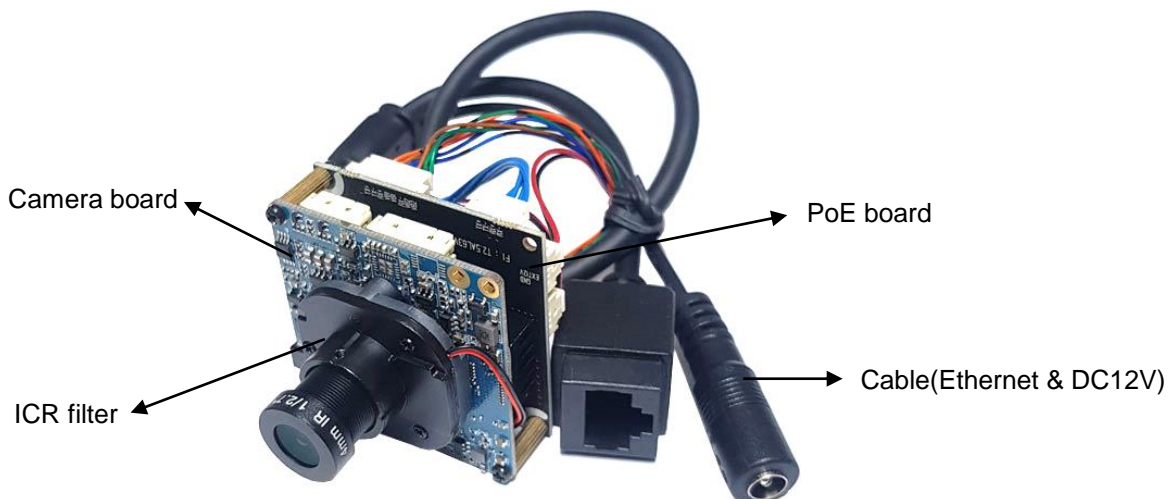

Ambarella Full HD(1080p) IP BOARD CAMERA

- ✓ H.264/H.265/MJPEG
- ✓ Fixed lens, Motor zoom lens
- ✓ True D&N, WDR
- ✓ Lens distortion Compensation
- ✓ ONVIF 19.12 Support

Model : AMA-2010(M)

■ Features

- Sony STARVIS CMOS Image Sensor(IMX307)
- Full HD 1080p@25fps/30fps
- 2.8mm/4mm/6mm/8mm Fixed lens, 2.8~12 V/F Motorized lens support
- Web based IP manager software for camera discovery, setup and F/W update
- 42x42 one IP board, DC12V(PoE option)
- ONVIF 19.12 support

■ Options

- CVBS Output
- SD Memory(XC 64GB~128GB) for local Storage
- PoE(IEEE802.3af)

■ Board Camera Image

Model : AMA-2010T04F

IP Board Specifications

ITEM		DESCRIPTION
Image	Image Sensor	Sony Starvis 2.07Mega Pixels Image Sensor
	Diagonal Size	6.46mm (Type 1/2.8)
	Scan method	Progressive Scan
	Total Pixels	1945(H) x 1109(V), 2.16 Mega Pixels
	Effective Pixels	1945(H)x 1097(V), 2.13 Mega Pixels
Function	Day & Night	Auto / Day(Color) / Night(BW), ICR Control
	Privacy Area	16 Programmable Zones, On / Off
	Motion Detection	432 Zone, Sensitivity 1 ~ 5 Step, On/Off
	W D R	Real WDR On(Adjust) / Off
	D N R	3DNR, On(Adjust) / Off
	S L D C	Simple Lens Distortion Correction, On(Adjust) / Off
	Ext. Video	CVBS 1.0Vp-p 75Ω
	Elec. Shutter	Auto(1/30~1/15000), Suppress Rolling, Manual
	Color adjust	Bright / Contrast / Saturation / Sharp
	White Balance	Auto /Outdoor/Indoor/ User
Electrical	Power Supply	DC12[V] ±10%
	Current	Max 200[mA]
Environmental	Operating Temp.	0°C ~ +50°C
	Preservation Temp.	-10°C ~ +60°C
	Humidity	0% ~ 90%
Physical Spec	Dimension.	42mm(W) X 42mm(H) X 8.0mm(D), without holder
	Weight.	40g