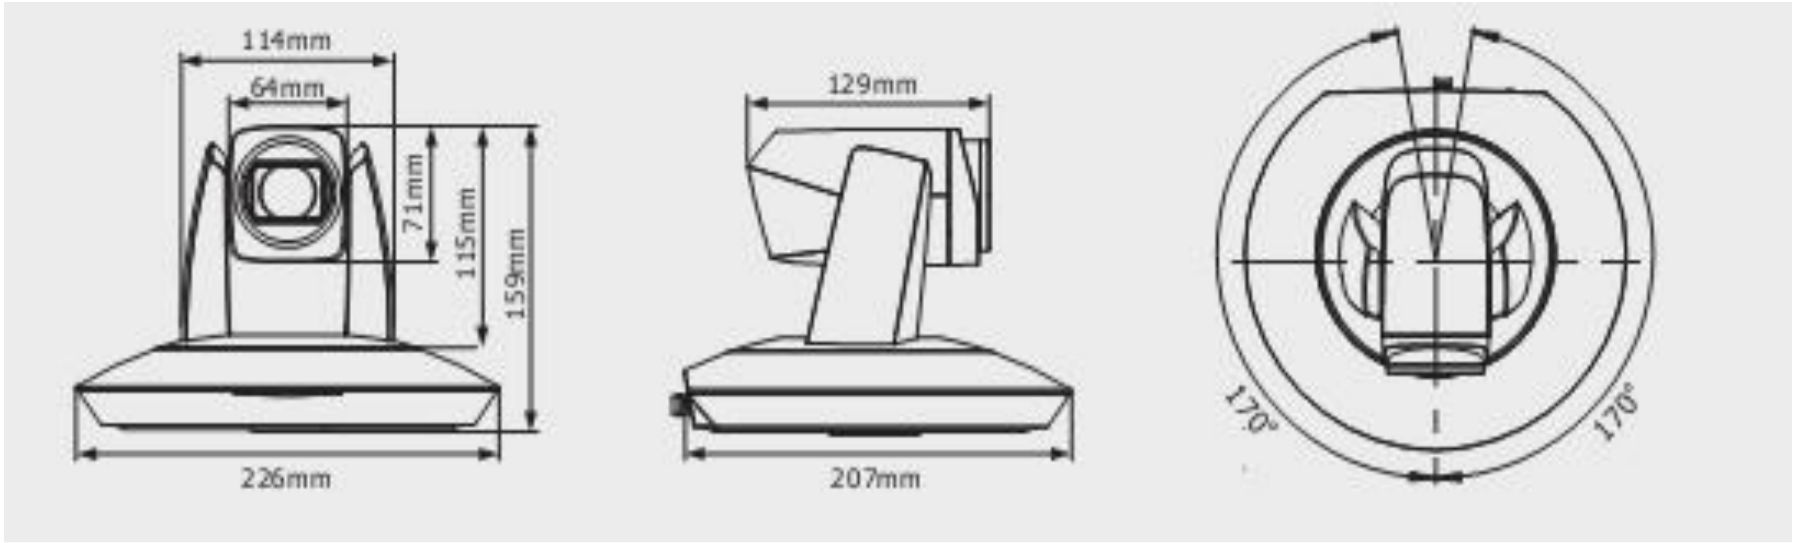

### Optional External Wide Angle Lens

Magnification	Wide 0.45X
Lens Construction	2 elements in 2 groups
Lens Diameter	43mm
Front-End Diameter	62mm
Length	30mm
Case	Alumimum
Color	Black

## Dimensions