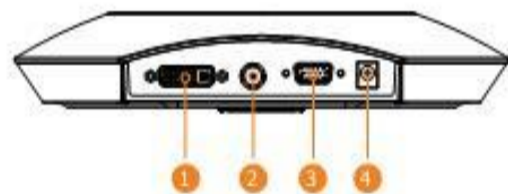

Various video and control interfaces

- ※ Video: YPbPr, DVI, HD-SDI, VGA, CVBS etc.
- ※ Control: RS232IN, RS-232OUT, RS-485 etc.

- 1 Video Outputs
- 2 HD-SDI outputs
- 3 Control interfaces and CVBS
- 4 Power