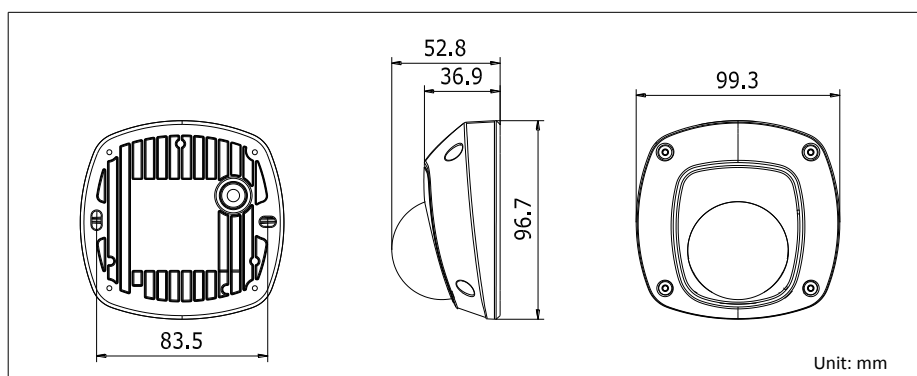

## Specification

<i>Camera</i>	
Image Sensor	1/2.7" Progressive Scan CMOS
Min. Illumination	0.01Lux @ (F1.2, AGC ON), 0 Lux with IR
Shutter Speed	1/3 s to 1/100,000 s
Lens	4 mm, horizontal field of view 90° [6 mm (53.9°), 8 mm (37.9°), optional]
Lens Mount	M12
Day & Night	IR cut filter with auto switch
DNR	3D DNR
Wide Dynamic Range	120dB
3-Axis Adjustment	Pan: -30° to 30°, Tilt: 0° to 80°, Rotate: 0° to 360°
<i>Compression Standard</i>	
Video Compression	Main stream: H.264/H.265 Sub stream: H.265/H.264/MJPEG Third stream: H.265/H.264
H.264 Type	Baseline Profile/Main Profile/High Profile
H.264+	Main stream supports
H.265 Type	Main Profile
H.265+	Main stream supports
Video Bit Rate	256 Kbps to 16 Mbps
Audio Compression	G.711/G.722.1/G.726/MP2L2/PCM
Audio Bit Rate	64Kbps(G.711)/16Kbps(G.722.1)/16Kbps(G.726)/32-192Kbps(MP2L2)
<i>Image</i>	
Max. Resolution	1280 × 960
Main Stream	50Hz: 25fps (1280 × 960, 1280×720) 60Hz: 30fps (1280 × 960, 1280×720)
Sub Stream	50Hz: 25fps (704 × 576, 640 × 480, 352 × 288, 320 × 240) 60Hz: 30fps (704 × 480, 640 × 480, 352 × 240, 320 × 240)
Third Stream	50Hz: 25fps (1280 × 960, 1280 × 720, 704 × 576, 640 × 480, 352 × 288, 320 × 240) 60Hz: 30fps (1280 × 960, 1280 × 720, 704 × 480, 640 × 480, 352 × 240, 320 × 240)
Image Enhancement	BLC/HLC/3D DNR/Defog/EIS
Image Settings	Support rotate mode. Brightness, contrast, saturation, and sharpness are adjustable via web browser and client software
ROI (Region of Interest)	Support 4 fixed region for each stream, or face dynamic tracking
Target Cropping	Support
Day/Night Switch	Day/Night/Auto/Scheduled
Picture Overlay	LOGO picture can be overlaid on video with 128 × 128, 24 bit bmp format
<i>Audio</i>	
Environment Noise Filtering	Support
Audio I/O	Support
Sampling Rate	Max. 48kHz
<i>Network</i>	
Network Storage	NAS (Support NFS, SMB/CIFS), Built-in Micro SD/SDHC/SDXC card slot, up to 128 GB

## Dimension