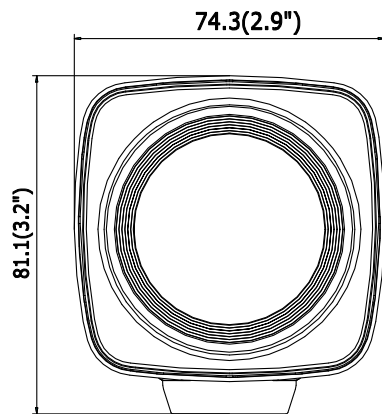

General

Power Supply	DC12V $\pm$10%
Working Environment	Temperature: -10 °C to 60 °C (14°F to 140°F) Humidity: $\leq$90%
Power Consumption	Static: 2.5W Dynamic: 4.5W
Dimension	74.3mm$\times$81.1mm$\times$142mm (2.93"$\times$3.19"$\times$5.59")
Weight	320g (0.71lb)

Order Model

DS-2ZCN3007(C)

Dimensions

U ϕ = 2A:
①②