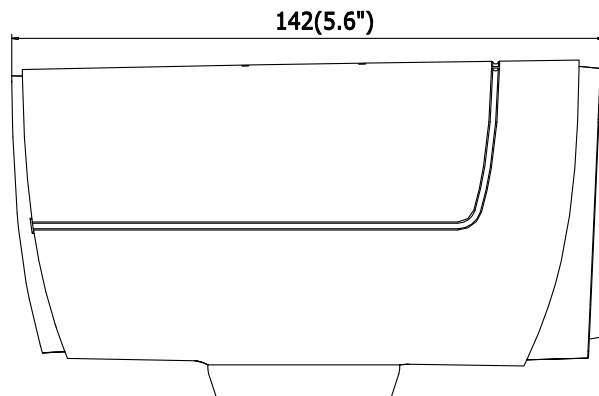

General

Power Supply	DC12V $\pm$10%
Working Environment	Temperature: -10 °C to 60 °C (14°F to 140°F) Humidity: $\leq$90%
Power Consumption	Static: 2.5W Dynamic: 4.5W
Dimension	74.3mm$\times$81.1mm$\times$142mm (2.93"$\times$3.19"$\times$5.59")
Weight	320g (0.71lb)

Order Model

DS-2ZCN3007(C)

Dimensions

U ϕ = 2A:
①②