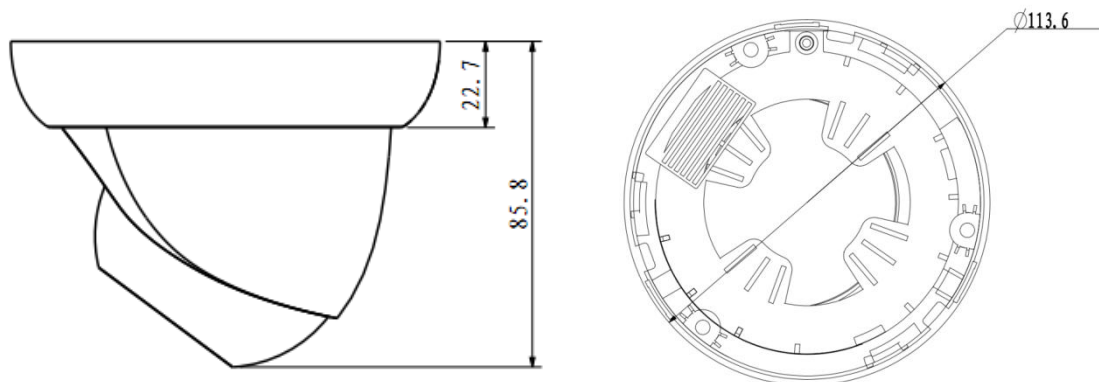

IPC-HDW4100S

Technical Specifications

Model	IPC-HDW4100S	
Camera		
Image Sensor	1/3" 1.3Megapixel progressive scan CMOS	
Effective Pixels	1280(H) × 960(V)	
Scanning System	Progressive	
Electronic Shutter Speed	Auto/Manual, 1/3(4)~1/10000s	
Min. Illumination	0.05Lux/F1.2 (Color), 0.005Lux/F1.2(B/W);0Lux/F1.2(IR on)	
S/N Ratio	More than 50dB	
Video Output	N/A	
Camera Features		
Max. IR LEDs Length	20m	
Day/Night	Auto(ICR)/Color/B/W	
Backlight Compensation	BLC / HLC / DWDR	
White Balance	Auto/Manual	
Gain Control	Auto/Manual	
Noise Reduction	3D	
Privacy Masking	Up to 4 areas	
Lens		
Focal Length	3.6mm (2.8mm,6mm optional)	
Max Aperture	F1.8(F2.0,F1.8)	
Focus Control	Manual	
Angle of View	H:70°(89°/46.5°)	
Lens Type	Fixed lens	
Mount Type	Board-in Type	
Video		
Compression	H.264/ MJPEG	
Resolution	1.3M(1280x960)/720P(1280×720)/ D1(704×576/704×480) / CIF(352×288/352×240)	
Frame Rate	Main Stream	1.3M(1~15fps)/720P(1 ~ 25/30fps)
	Sub Stream	D1/CIF(1 ~ 25/30fps)
Bit Rate	H.264: 32K ~ 8192Kbps	
Audio		
Compression	N/A	
Interface	N/A	
Network		
Ethernet	RJ-45 (10/100Base-T)	
Wi-Fi	N/A	
Protocol	IPv4/IPv6, HTTP, HTTPS, SSL, TCP/IP, UDP, UPnP, ICMP, IGMP, SNMP, RTSP, RTP, SMTP, NTP, DHCP, DNS, PPPOE, DDNS, FTP, IP Filter, QoS, Bonjour,	
ONVIF	ONVIF Profile S	
Max. User Access	20 users	

IPC-HDW4100S

Smart Phone	iPhone, iPad, Android, Windows Phone
Auxiliary Interface	
Memory Slot	N/A
RS485	N/A
Alarm	N/A
PIR Sensor Range	N/A
General	
Power Supply	DC12V, PoE (802.3af)
Power Consumption	Max 4W
Working Environment	-20°C~+60°C, Less than 95% RH
Ingress Protection	IP66
Vandal Resistance	N/A
Dimensions	Φ114mm×86mm
Weight	0.29kg

Dimensions (mm)

Accessory (optional)