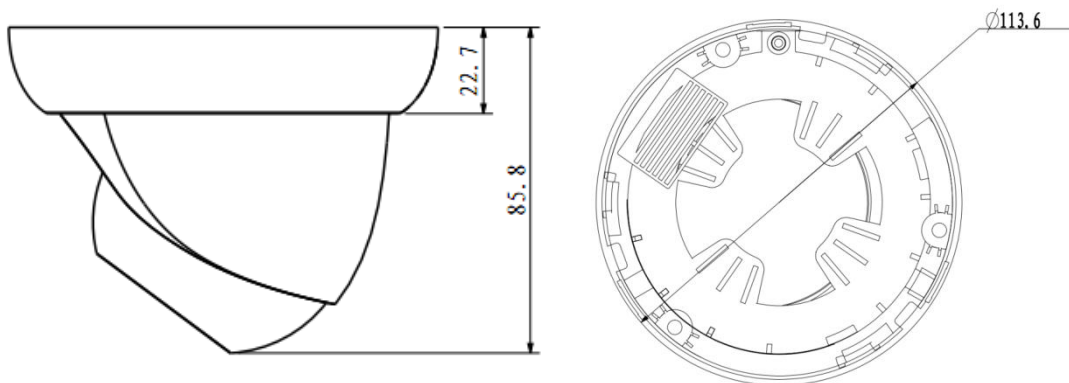

IPC-HDW4300S

Smart Phone	iPhone, iPad, Android, Windows Phone
Auxiliary Interface	
Memory Slot	N/A
RS485	N/A
Alarm	N/A
PIR Sensor Range	N/A
General	
Power Supply	DC12V, PoE (802.3af)
Power Consumption	Max 4W
Working Environment	-30°C~+60°C, Less than 95% RH
Ingress Protection	IP66
Vandal Resistance	N/A
Dimensions	Φ113.6mm×85.8mm
Bare Machine Weight	0.29kg(0.45kg with packaging)

Dimensions (mm)

Accessory (optional)

PFB200W	PFA130	PFA122