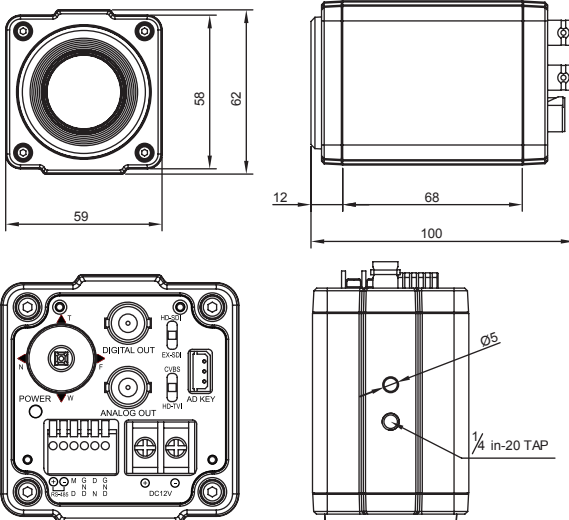

CAMERA	
Image Sensor	1/3" Panasonic CMOS Sensor
Total Pixels	1956 (H) x 1266 (V) = 2.48M Pixels
Active Pixels	1944 (H) x 1092 (V) = 2.12M Pixels
Scanning System	Progressive Scan
Resolution	Digital : 1080p/30(25)fps, 720p/60(50)fps, 720p/30(25)fps
Min. Illumination	Color(1/30s) : 0.5 lux , BW(1/30s) : 0.1lux Color DSS(1/7.5s) : 0.125 lux , BW DSS(1/7.5s) : 0.025 lux
S/N Ratio	more than 50dB (AGC off)
Video Output	HD-SDI, EX-SDI, TVI, CVBS

LENS		x10		
Lens Type	x10 Day & Night Zoom Lens			
Zoom Ratio	Optical x10, Digital x32 Zoom			
Focal Length	f = 5.1mm ~ 51mm			
Aperture Ratio	F1.6 (wide) ~ F1.8 (tele)			
Angle Of View (D, H, V)	WIDE	68°	54°	31°
	TELE	6.7°	4.9°	4.0°

GENERAL	
Power Source	DC12V±10%
Power Consumption	Max 500mA
Operating Temperature	-10°C ~ +50°C / 0% ~ 90% RH
Dimensions	59(W) x 62(H) x 100(D) mm
Weight	0.36Kg

Dimensions

Unit : mm

IRC-300

REMOTE CONTROLLER