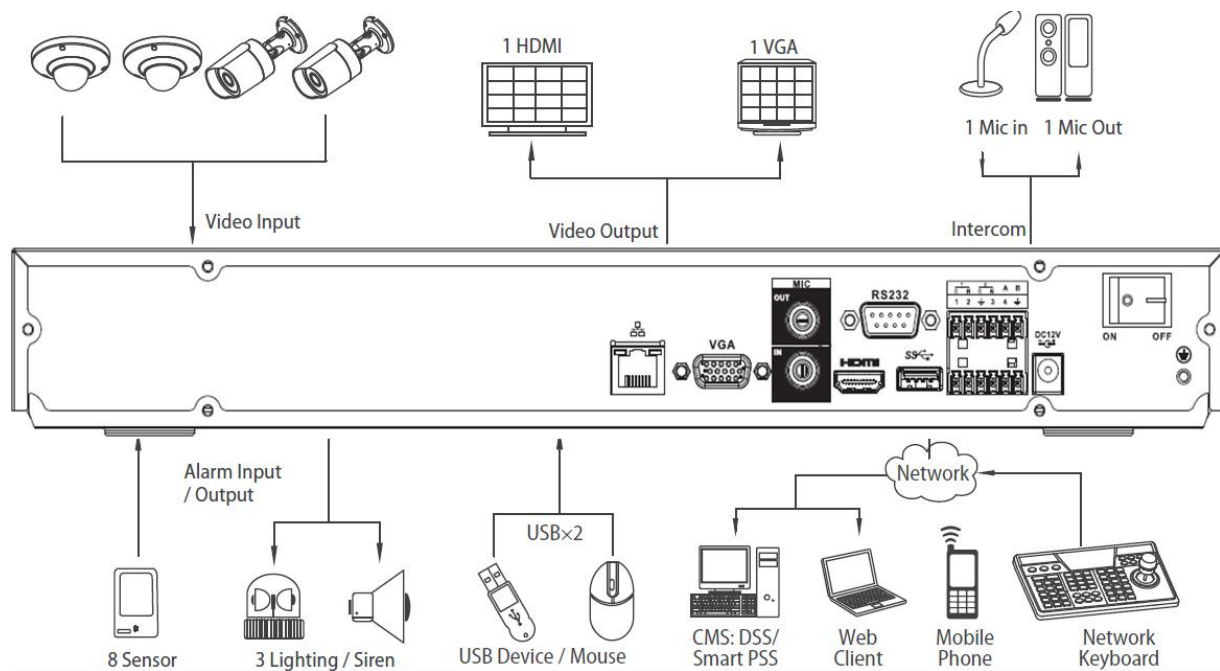

NVR4208-4K

Auxiliary Interface	
USB	2 ports (1 Rear USB3.0, 1 Front USB2.0)
RS232	1 port, For PC communication& Keyboard
RS485	1 port, For PTZ control
General	
Power Supply	Single, DC12V/4A
Power Consumption	NVR: 8.7W (without HDD)
Working Environment	-10°C~+55°C/10%~90%RH/86~106kpa
Dimension (W×D×H)	1U, 375mm×275mm×56mm
Weight	1.65KG (without HDD)

System Connection

*Take NVR4208-4K as an example