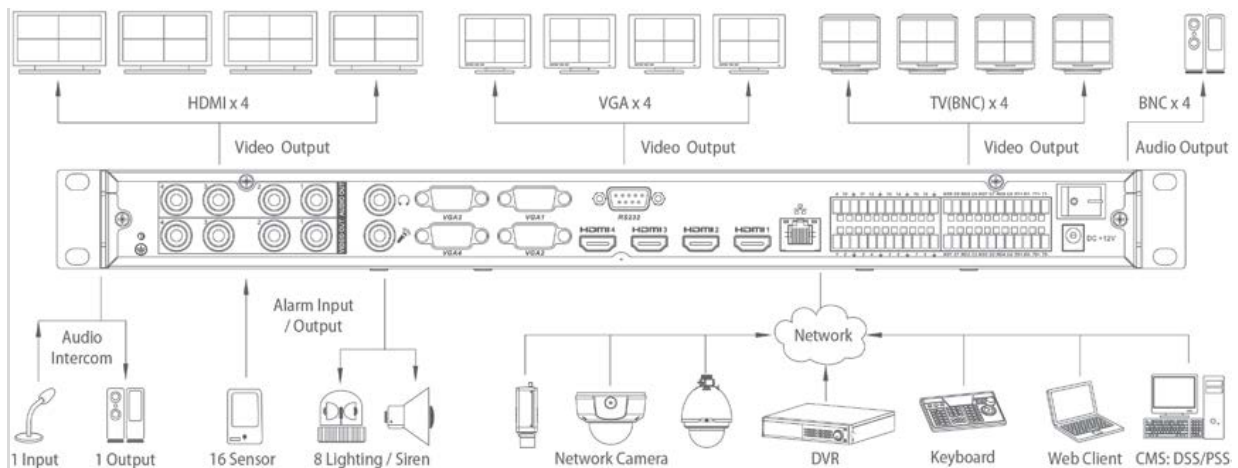

System Connection