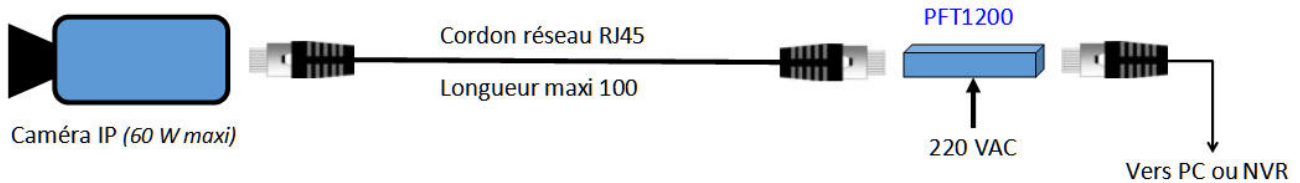

PFT1200

High PoE Midspan

Injecteur POE forte puissance pour alimentation des caméras IP fixes ou motorisées PTZ par le seul cordon réseau (100m maxi)

Features

- > Support PoE for High PoE 60W high power consumption speed dome
- > Indicator status: power (normal power on), PoE (normal power supply)
- > Cooperate with PoE Extender (PFT1300), able to cascade level 2 PoE Extender, connect to 3 IPC (power consumption $\leq 8W$), max transmission distance 300m
- > Installation mode: wall mount

Technical Specifications

Model	PFT1200
Ethernet port	1*10/100/1000 Base-T、 1*10/100/1000 Base-T(PoE power supply)
POE Power Supply	Support high PoE 60W
Indicator	Power indicator, PoE status indicator
Exchange mode	Store & forward
Application Humidity	10%—90%
High&Low temperature	- 30°C ~65°C
Weight	390g
Dimension(W × D×H)	150mm×70mm×39mm