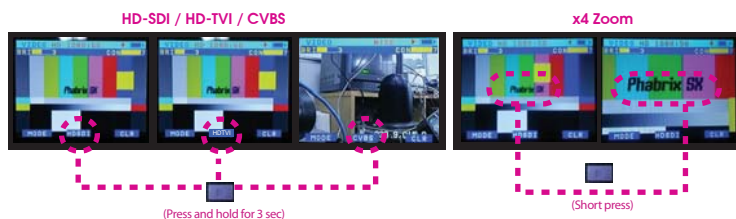

PTZ Controller

The Rapport Mini features full function of CCTV PTZ Controller.

It controls & programs variety of Speed & Slow Dome cameras. This will allow CCTV installer to test or program PTZ cameras at the actual camera job site. It has multi protocol and programmable baud rate.

Multimeter

Rapport Mini features Digital multimeter.

It combines the most basic instrument include a voltmeter, ohmmeter and continuity tester.

SPECIFICATIONS

MODEL	Rapport mini- HD II		
Electronic Characteristics	Input Voltage	12V ± 10%, above 1A	
	Battery	7.4V (3.7x2)Li-Poly, 2000mAh	
	Built-in Charger	Charging time	More than 6 hrs
		Operating time	More than 6 hrs(Max.8hrs)
Image	HD-SDI	1080p 50fps / 59.94fps / 60fps	
		1080p 23.98fps / 24fps / 25fps / 29.97fps / 30fps	
		1080i 50fps / 59.94fps / 60fps	
		720p 50fps / 59.94fps / 60fps	
	HD-TVI Format	1080p 25fps / 30fps	
		720p 50fps / 60fps	
720p 25fps / 30fps			
CVBS	NTSC / PAL		
PTZ Operation	Protocol	Multiple	
Test	Transmission Speed	2400 ~ 38400kbps	
	Transmission Mode	RS-422 / RS-485	
Multimeter	AC Voltage	4V/ 40V/300V	
	DC Voltage	400mV/4V/40V/300V	
	Resistance	400Ω/ 4KΩ /40KΩ /400K	
	Conitnuity	Built-in Buzzer sound	
LCD		2.4inch TFT	
		320x240 Resolution	
		RGB Interface	
Dimensions	79.1(W) x 159.3(H) x 32.2(D) mm		

Switch video mode (HD-SDI / HD-TVI / CVBS) & Focus setting

Easy video mode switching and video focus setting by pressing just one button ()

DIMENSIONS