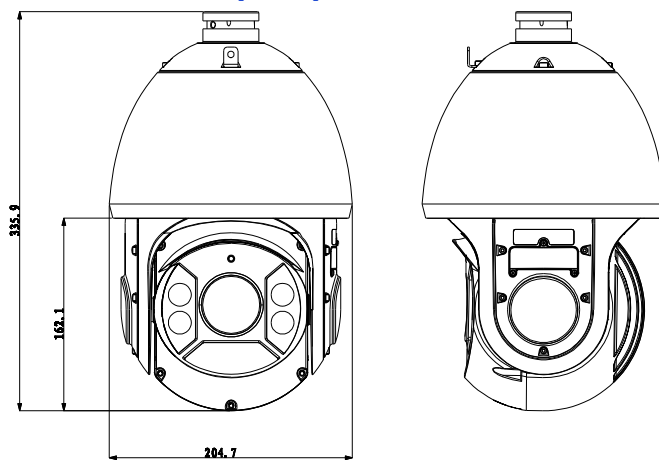

SD6C120I-HC

RS485	1
Alarm	2/1 channel In/Out
General	
Power Supply	AC 24V/3A (±10%)
Power Consumption	10.5W, 26W (IR on, Heater on)
Working Environment	-40°C ~ 60°C / Less than 90% RH
Ingress Protection	IP66
Vandal Resistance	N/A
Dimensions	Φ204.7(mm) x 335.9(mm)
Weight	7.5kg

Dimensions (mm)

Accessories

DH-PFB303W	DH-PFA114	Power Supply

Accessories (Optional)

DH-PFB300C	DH-PFA112	DH-PFA113
DH-PFA120	DH-PFA150	DH-PFA151